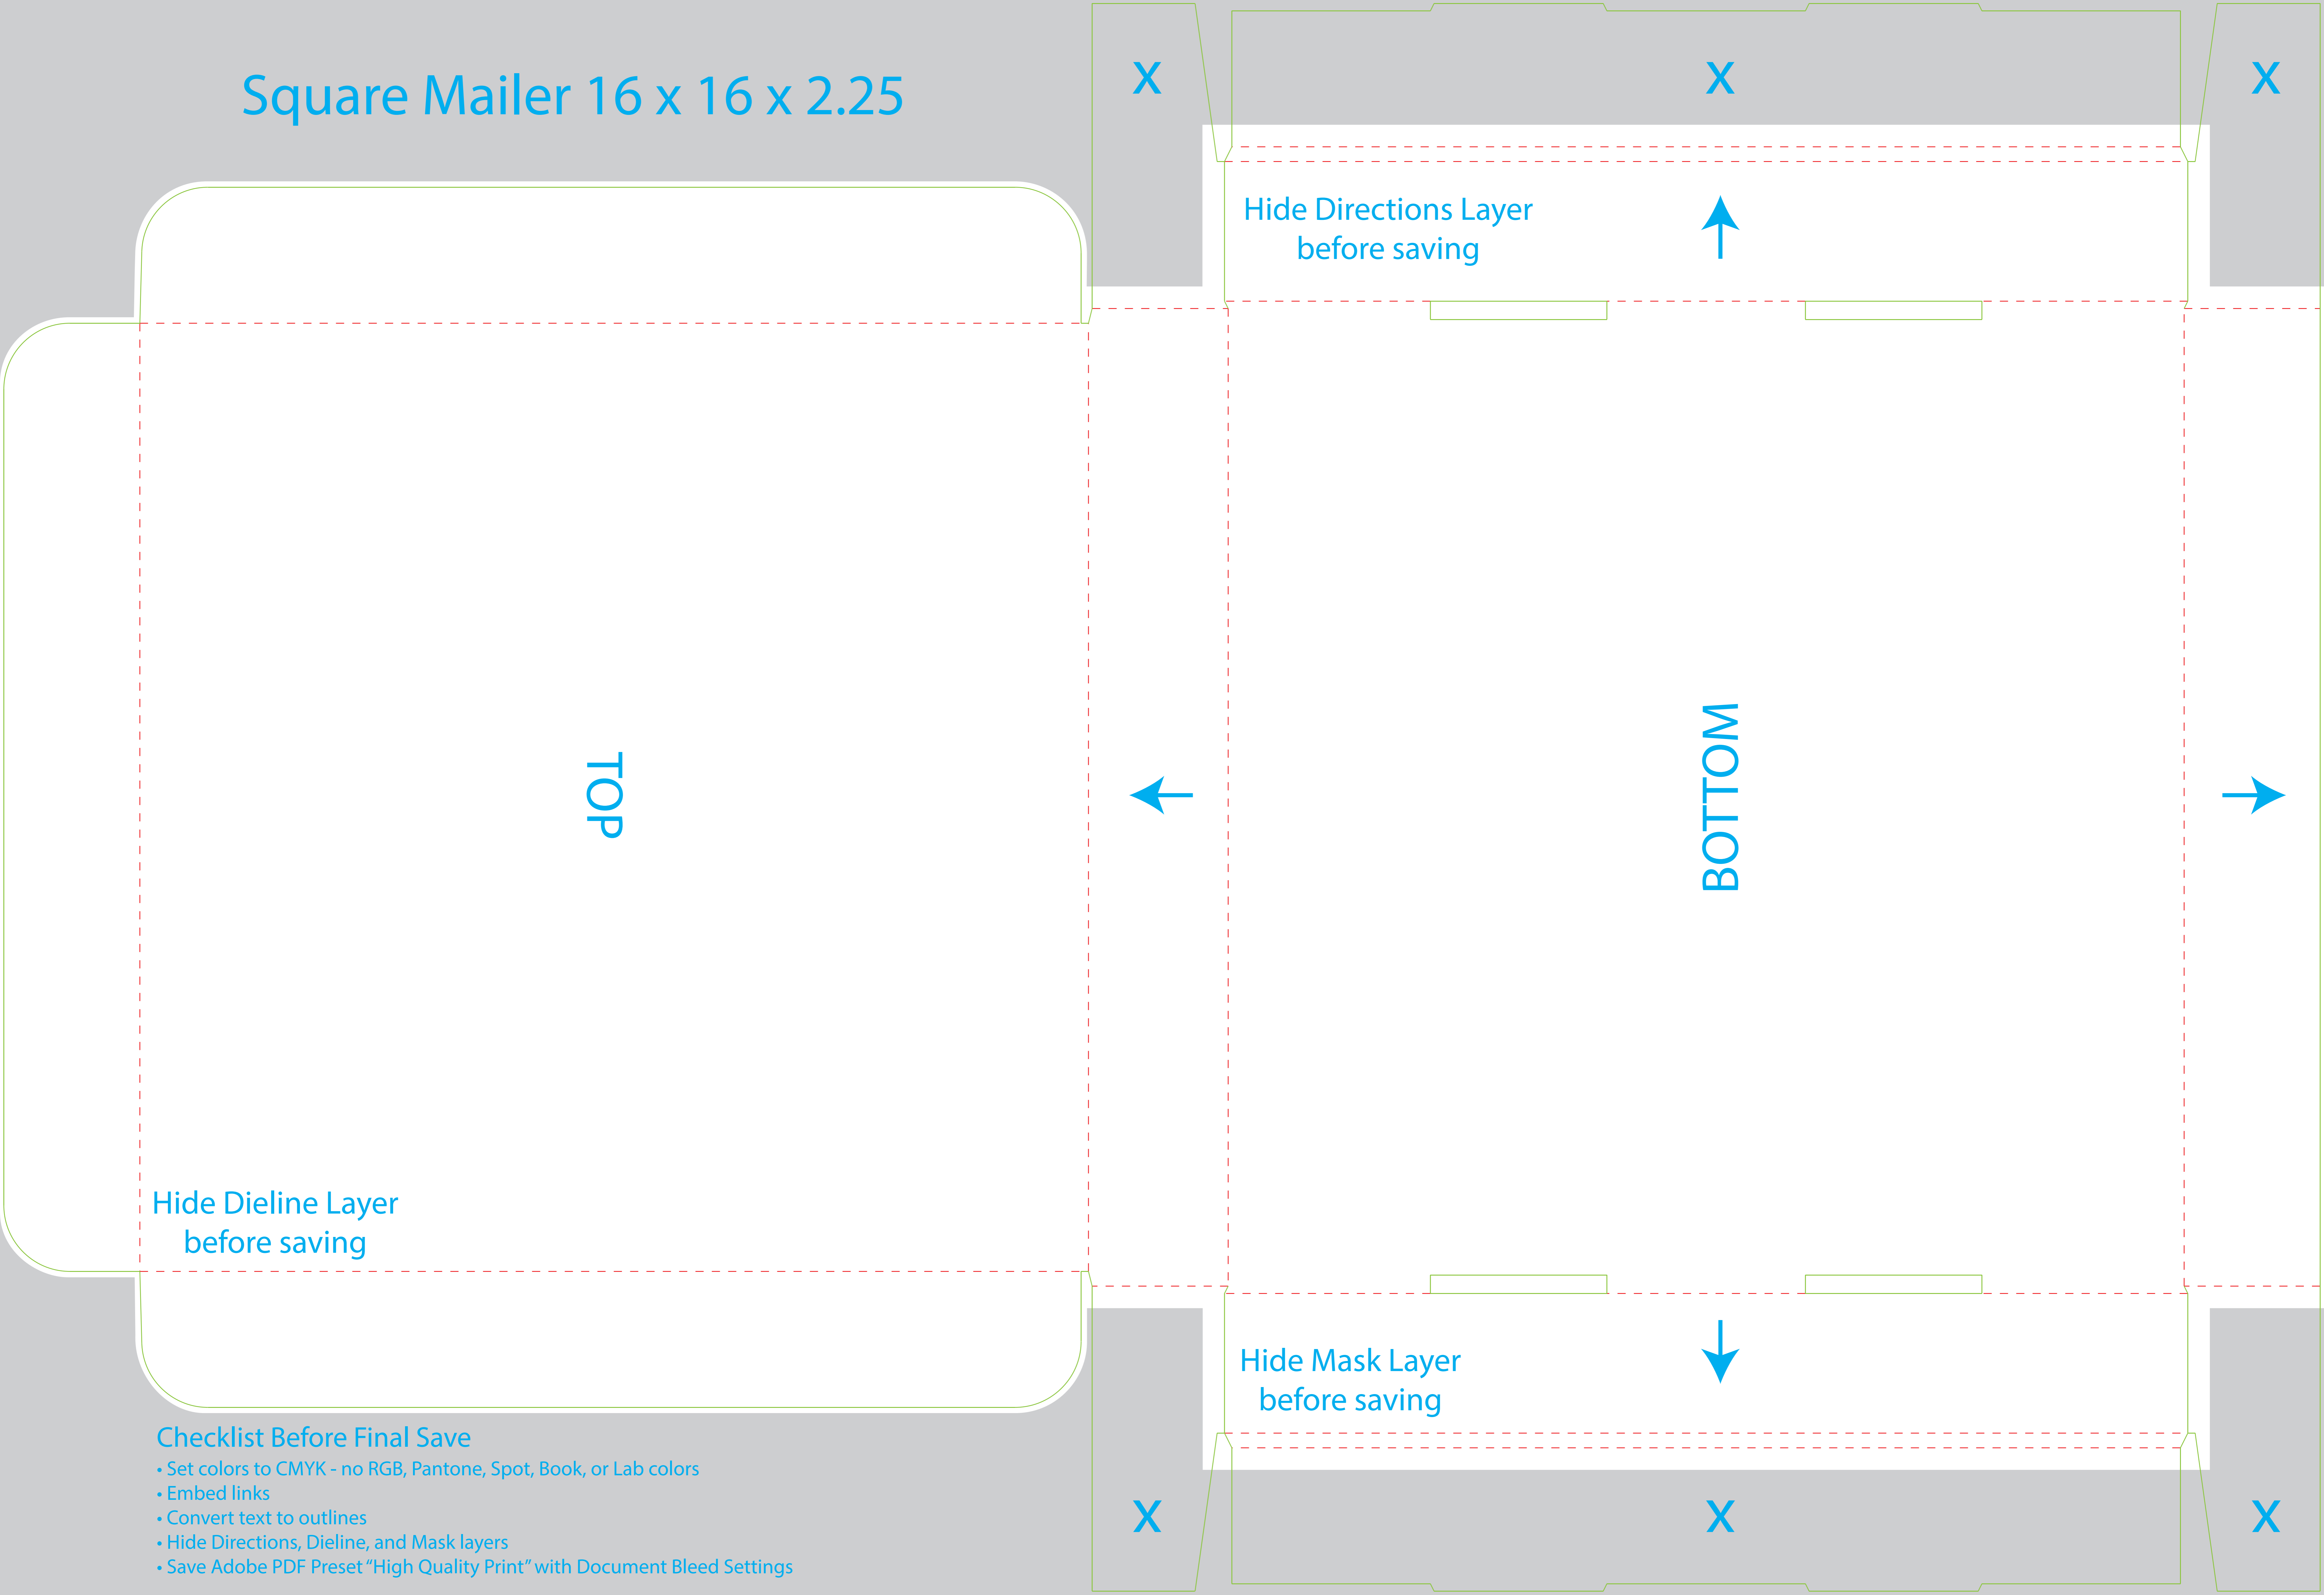

Square Mailer 16 x 16 x 2.25

Hide Directions Layer
before saving

TOP

BOTTOM

Hide Dieline Layer
before saving

Hide Mask Layer
before saving

Checklist Before Final Save

- Set colors to CMYK - no RGB, Pantone, Spot, Book, or Lab colors
- Embed links
- Convert text to outlines
- Hide Directions, Dieline, and Mask layers
- Save Adobe PDF Preset "High Quality Print" with Document Bleed Settings