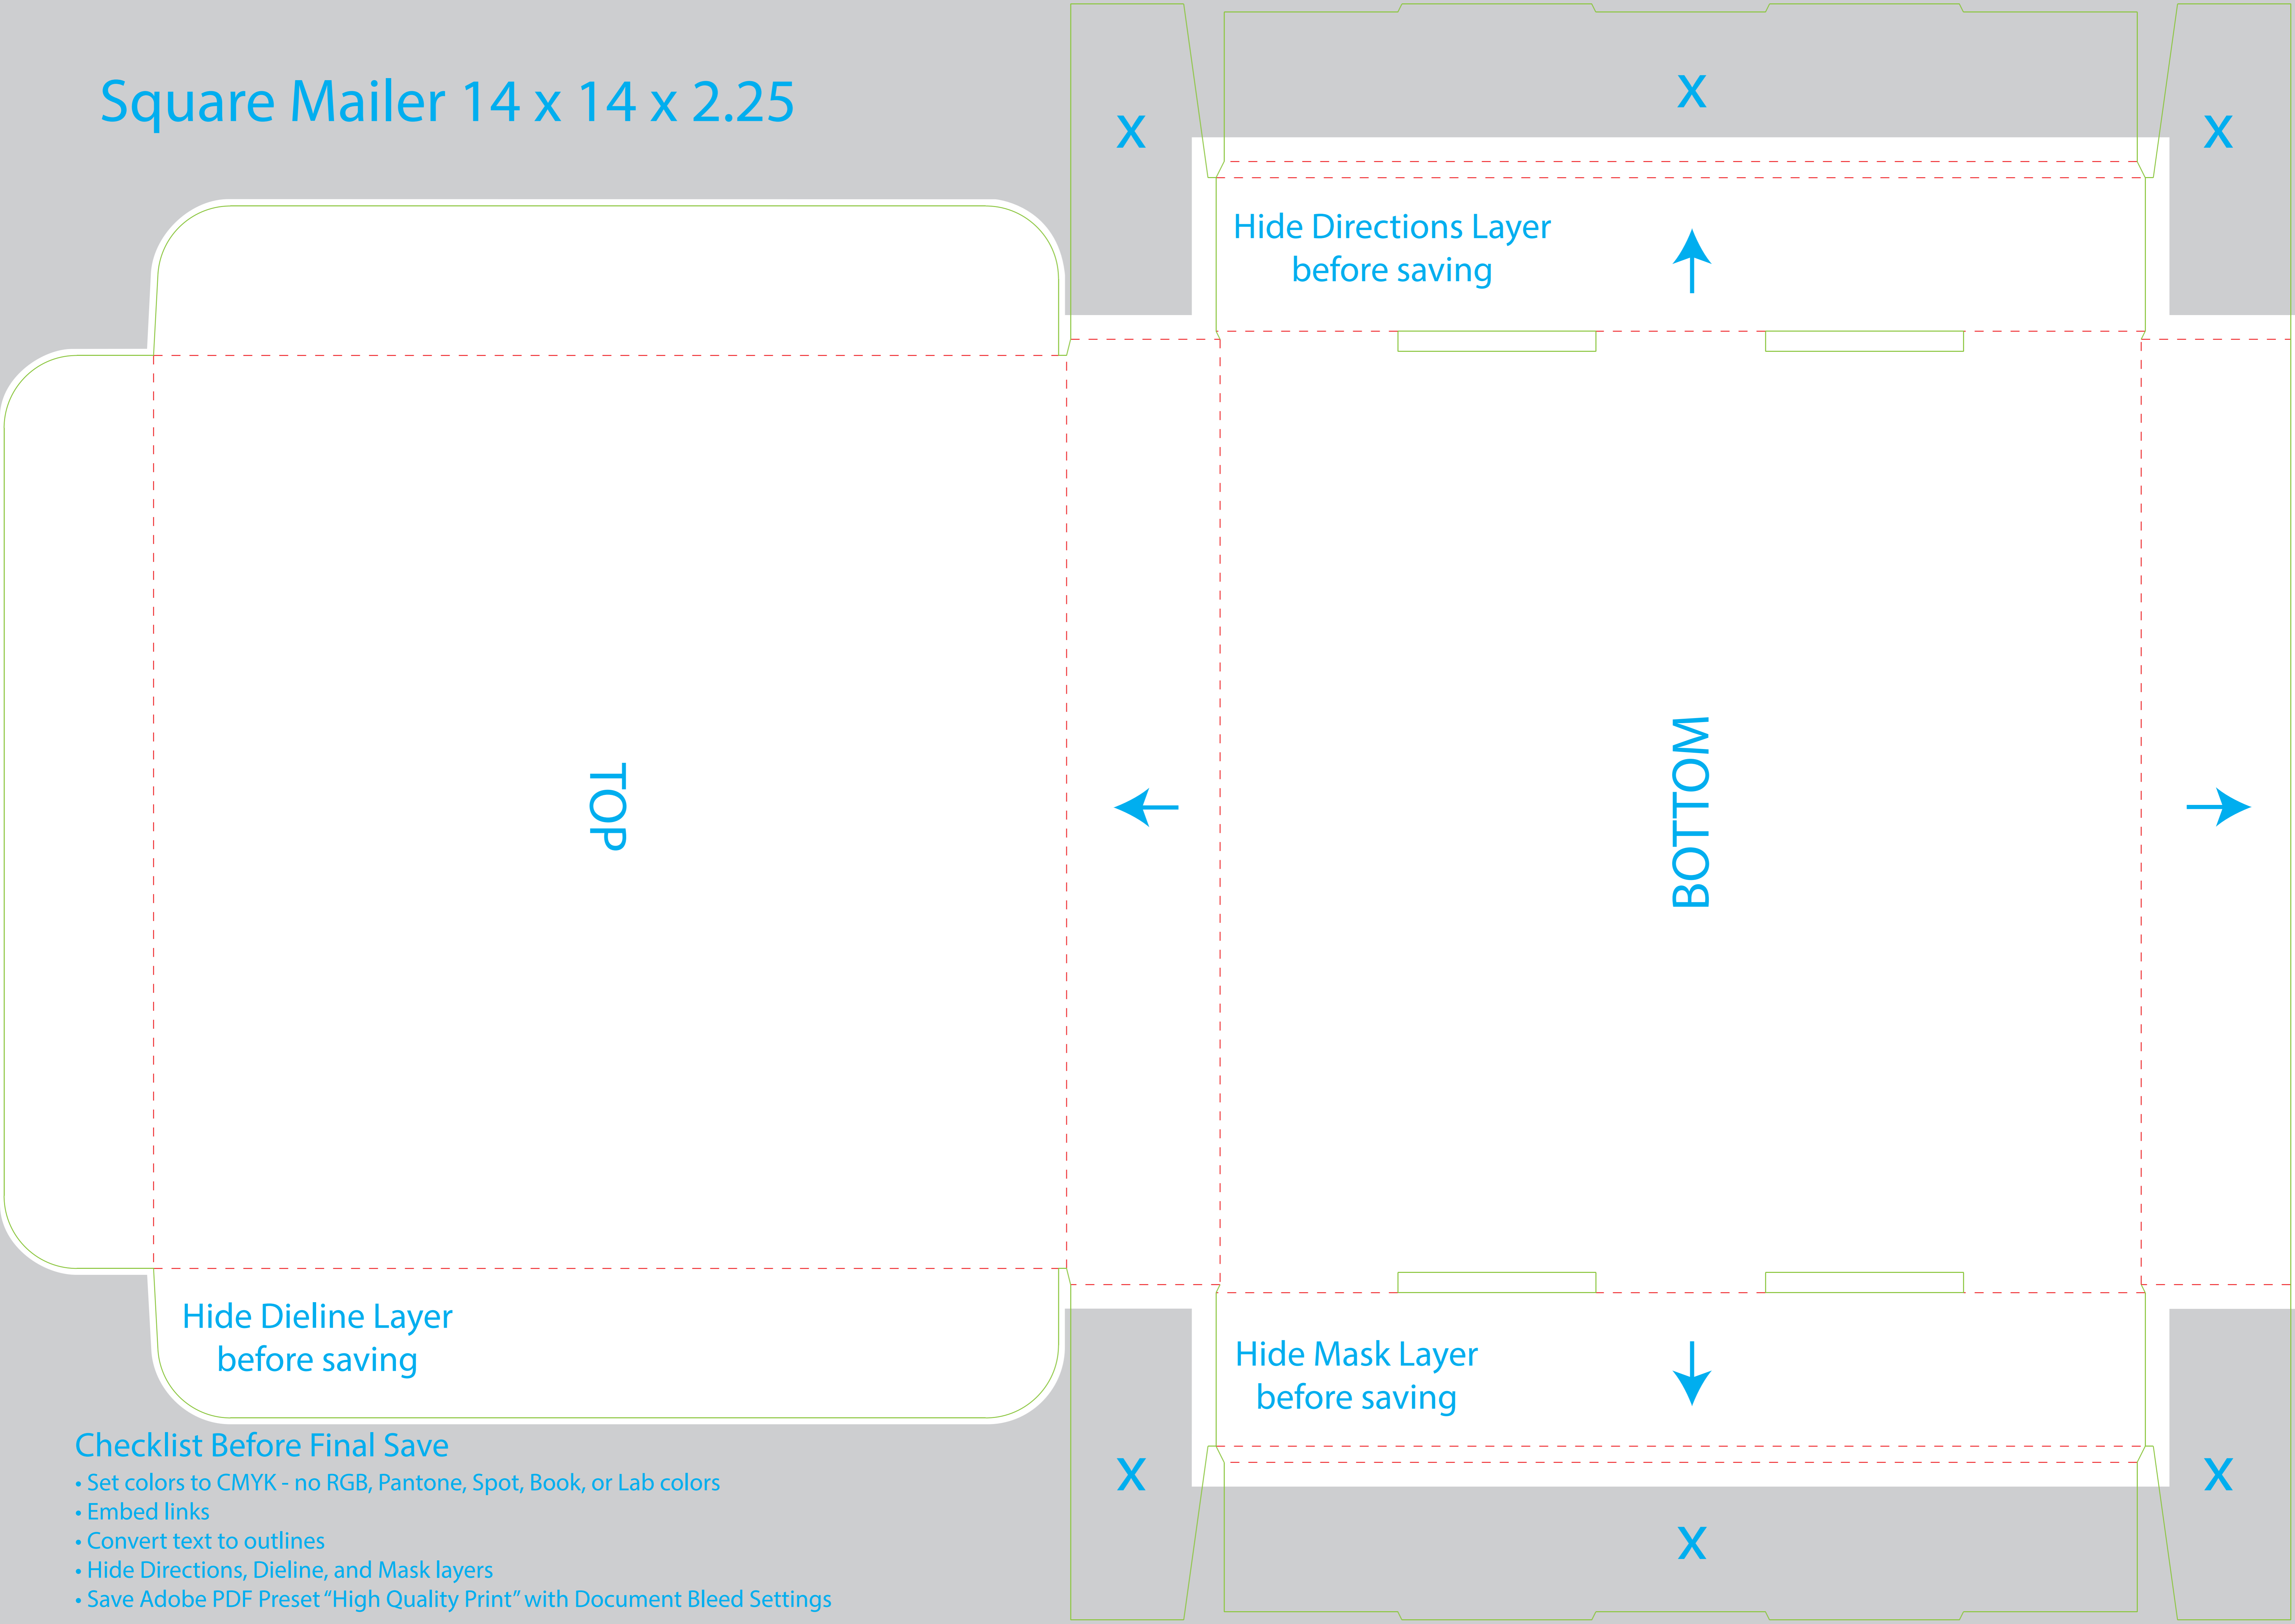

Square Mailer 14 x 14 x 2.25

Hide Dieline Layer
before saving

Hide Directions Layer
before saving

Hide Mask Layer
before saving

TOP

BOTTOM

Checklist Before Final Save

- Set colors to CMYK - no RGB, Pantone, Spot, Book, or Lab colors
- Embed links
- Convert text to outlines
- Hide Directions, Dieline, and Mask layers
- Save Adobe PDF Preset "High Quality Print" with Document Bleed Settings