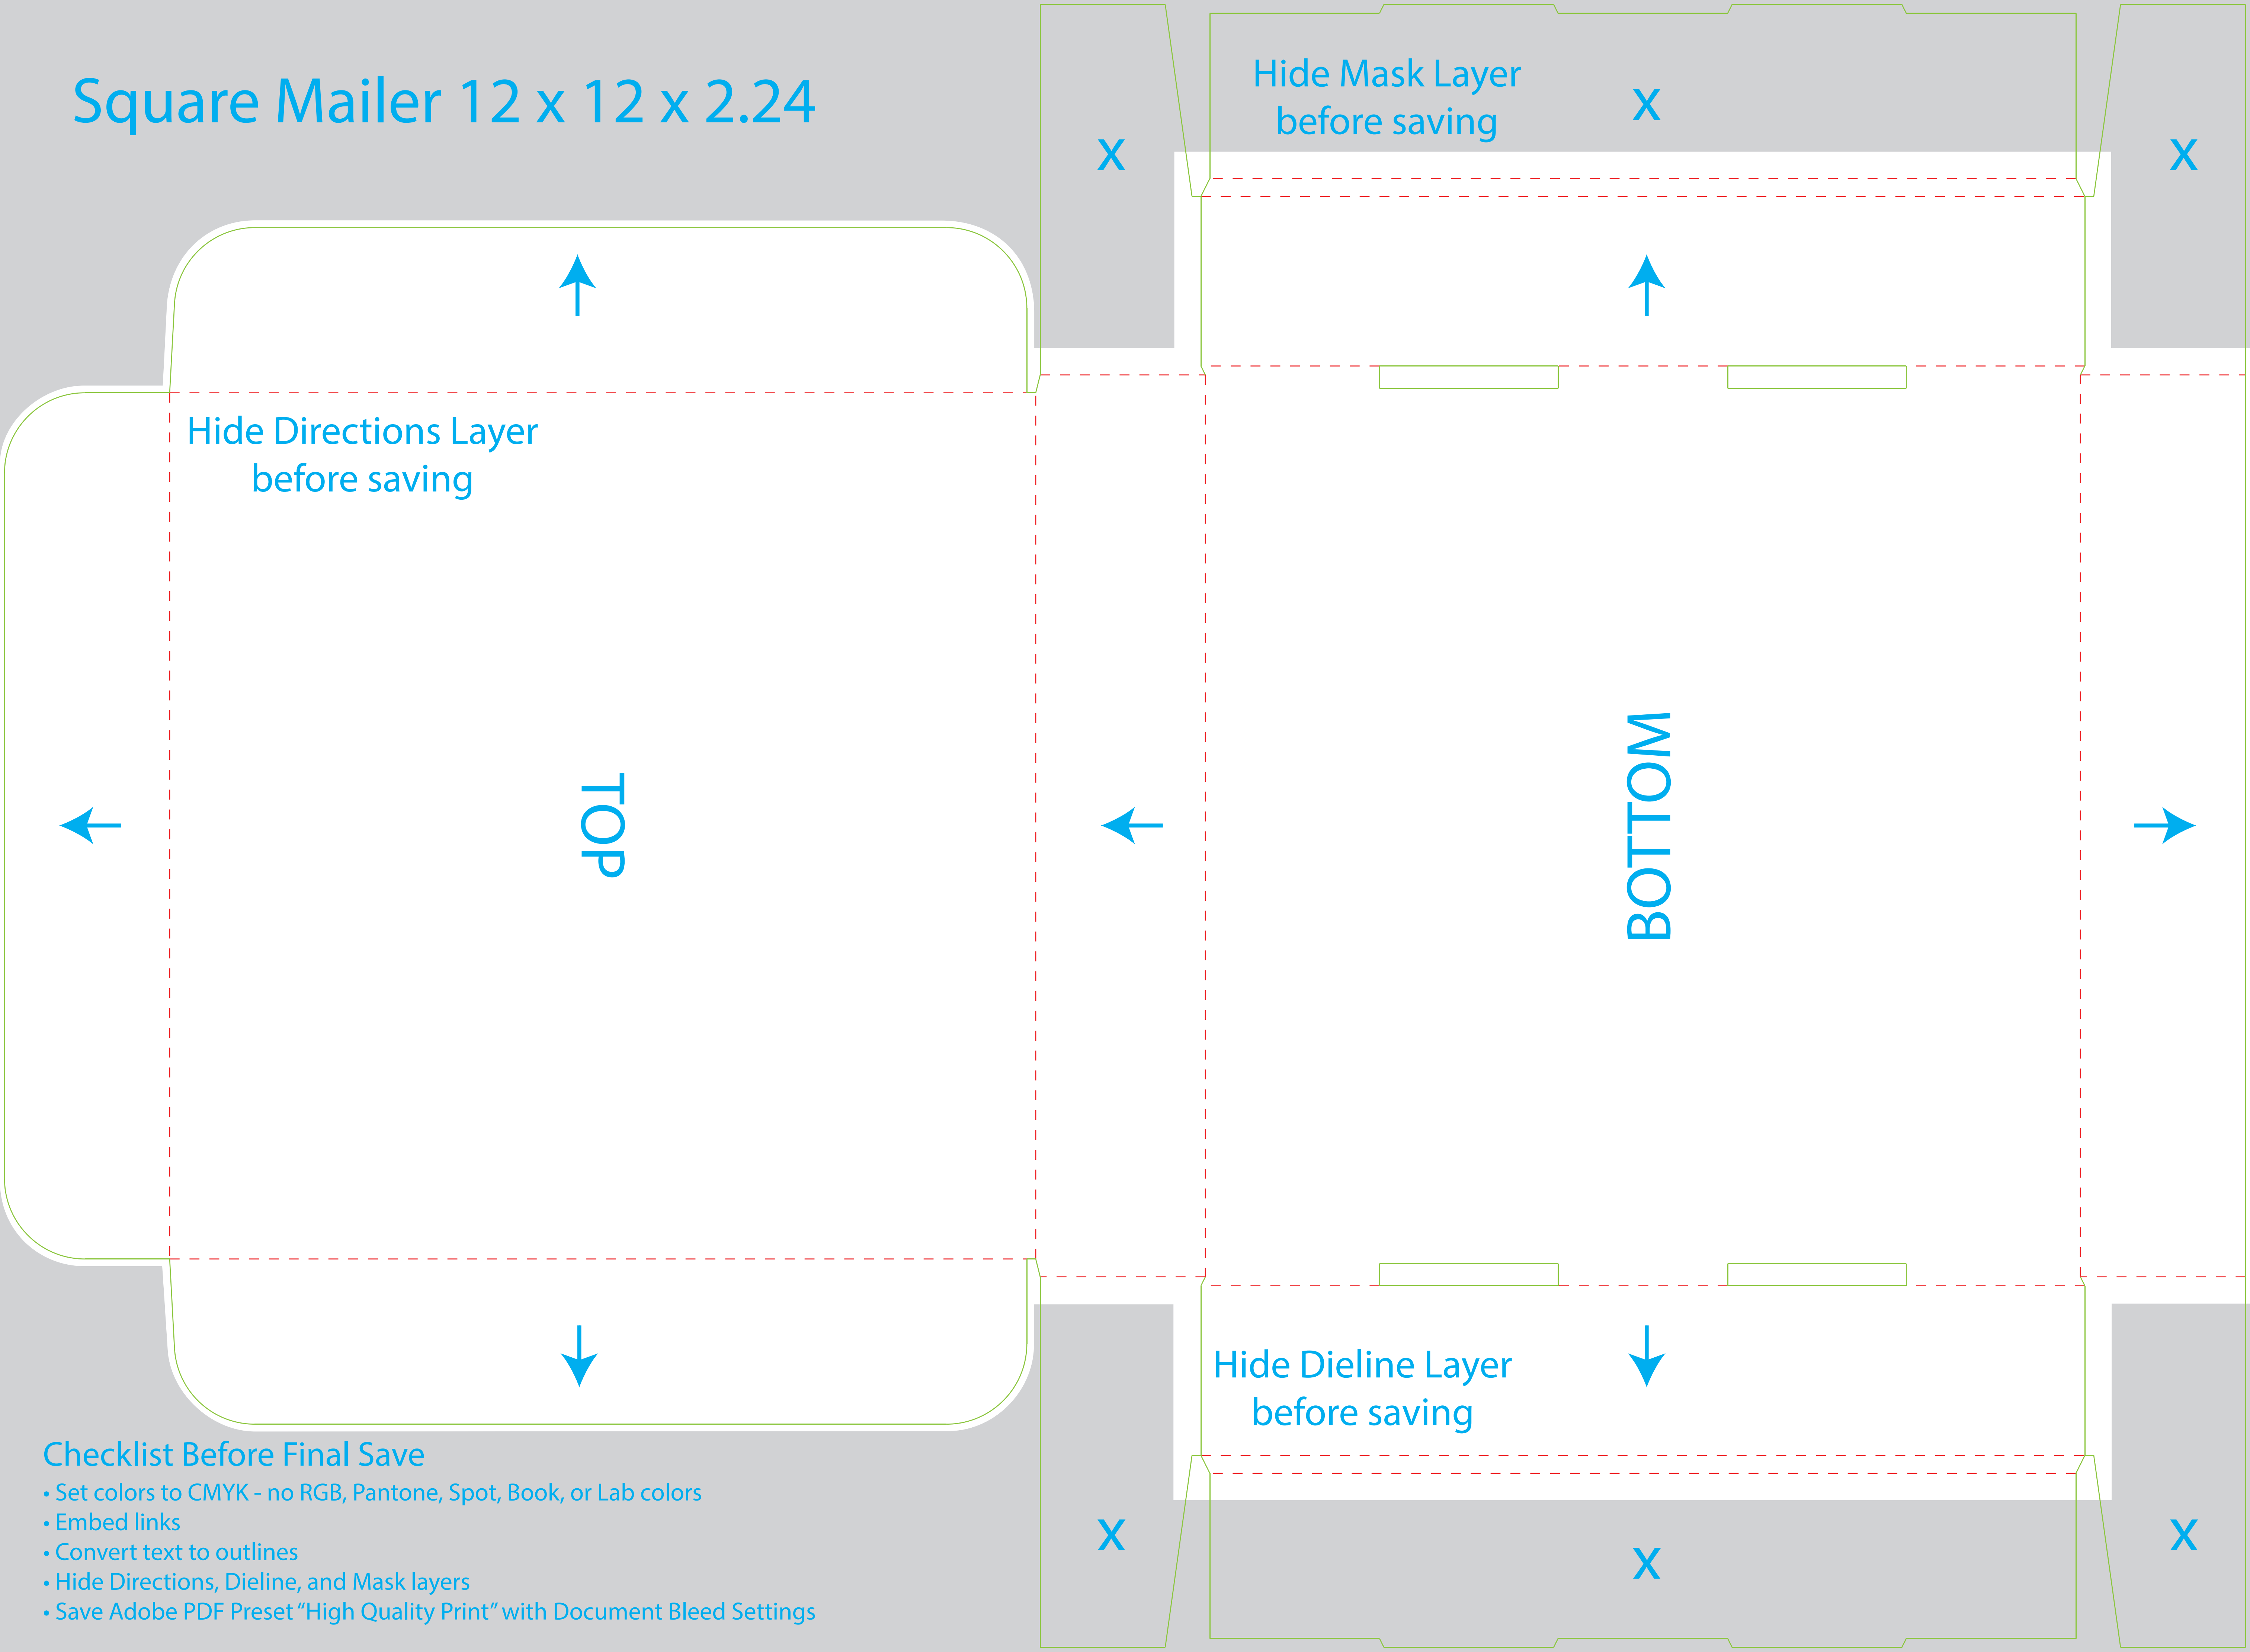

Square Mailer 12 x 12 x 2.24

Hide Directions Layer
before saving

TOP

X

Hide Mask Layer
before saving

X

X

BOTTOM

X

Hide Dieline Layer
before saving

X

X

Checklist Before Final Save

- Set colors to CMYK - no RGB, Pantone, Spot, Book, or Lab colors
- Embed links
- Convert text to outlines
- Hide Directions, Dieline, and Mask layers
- Save Adobe PDF Preset "High Quality Print" with Document Bleed Settings