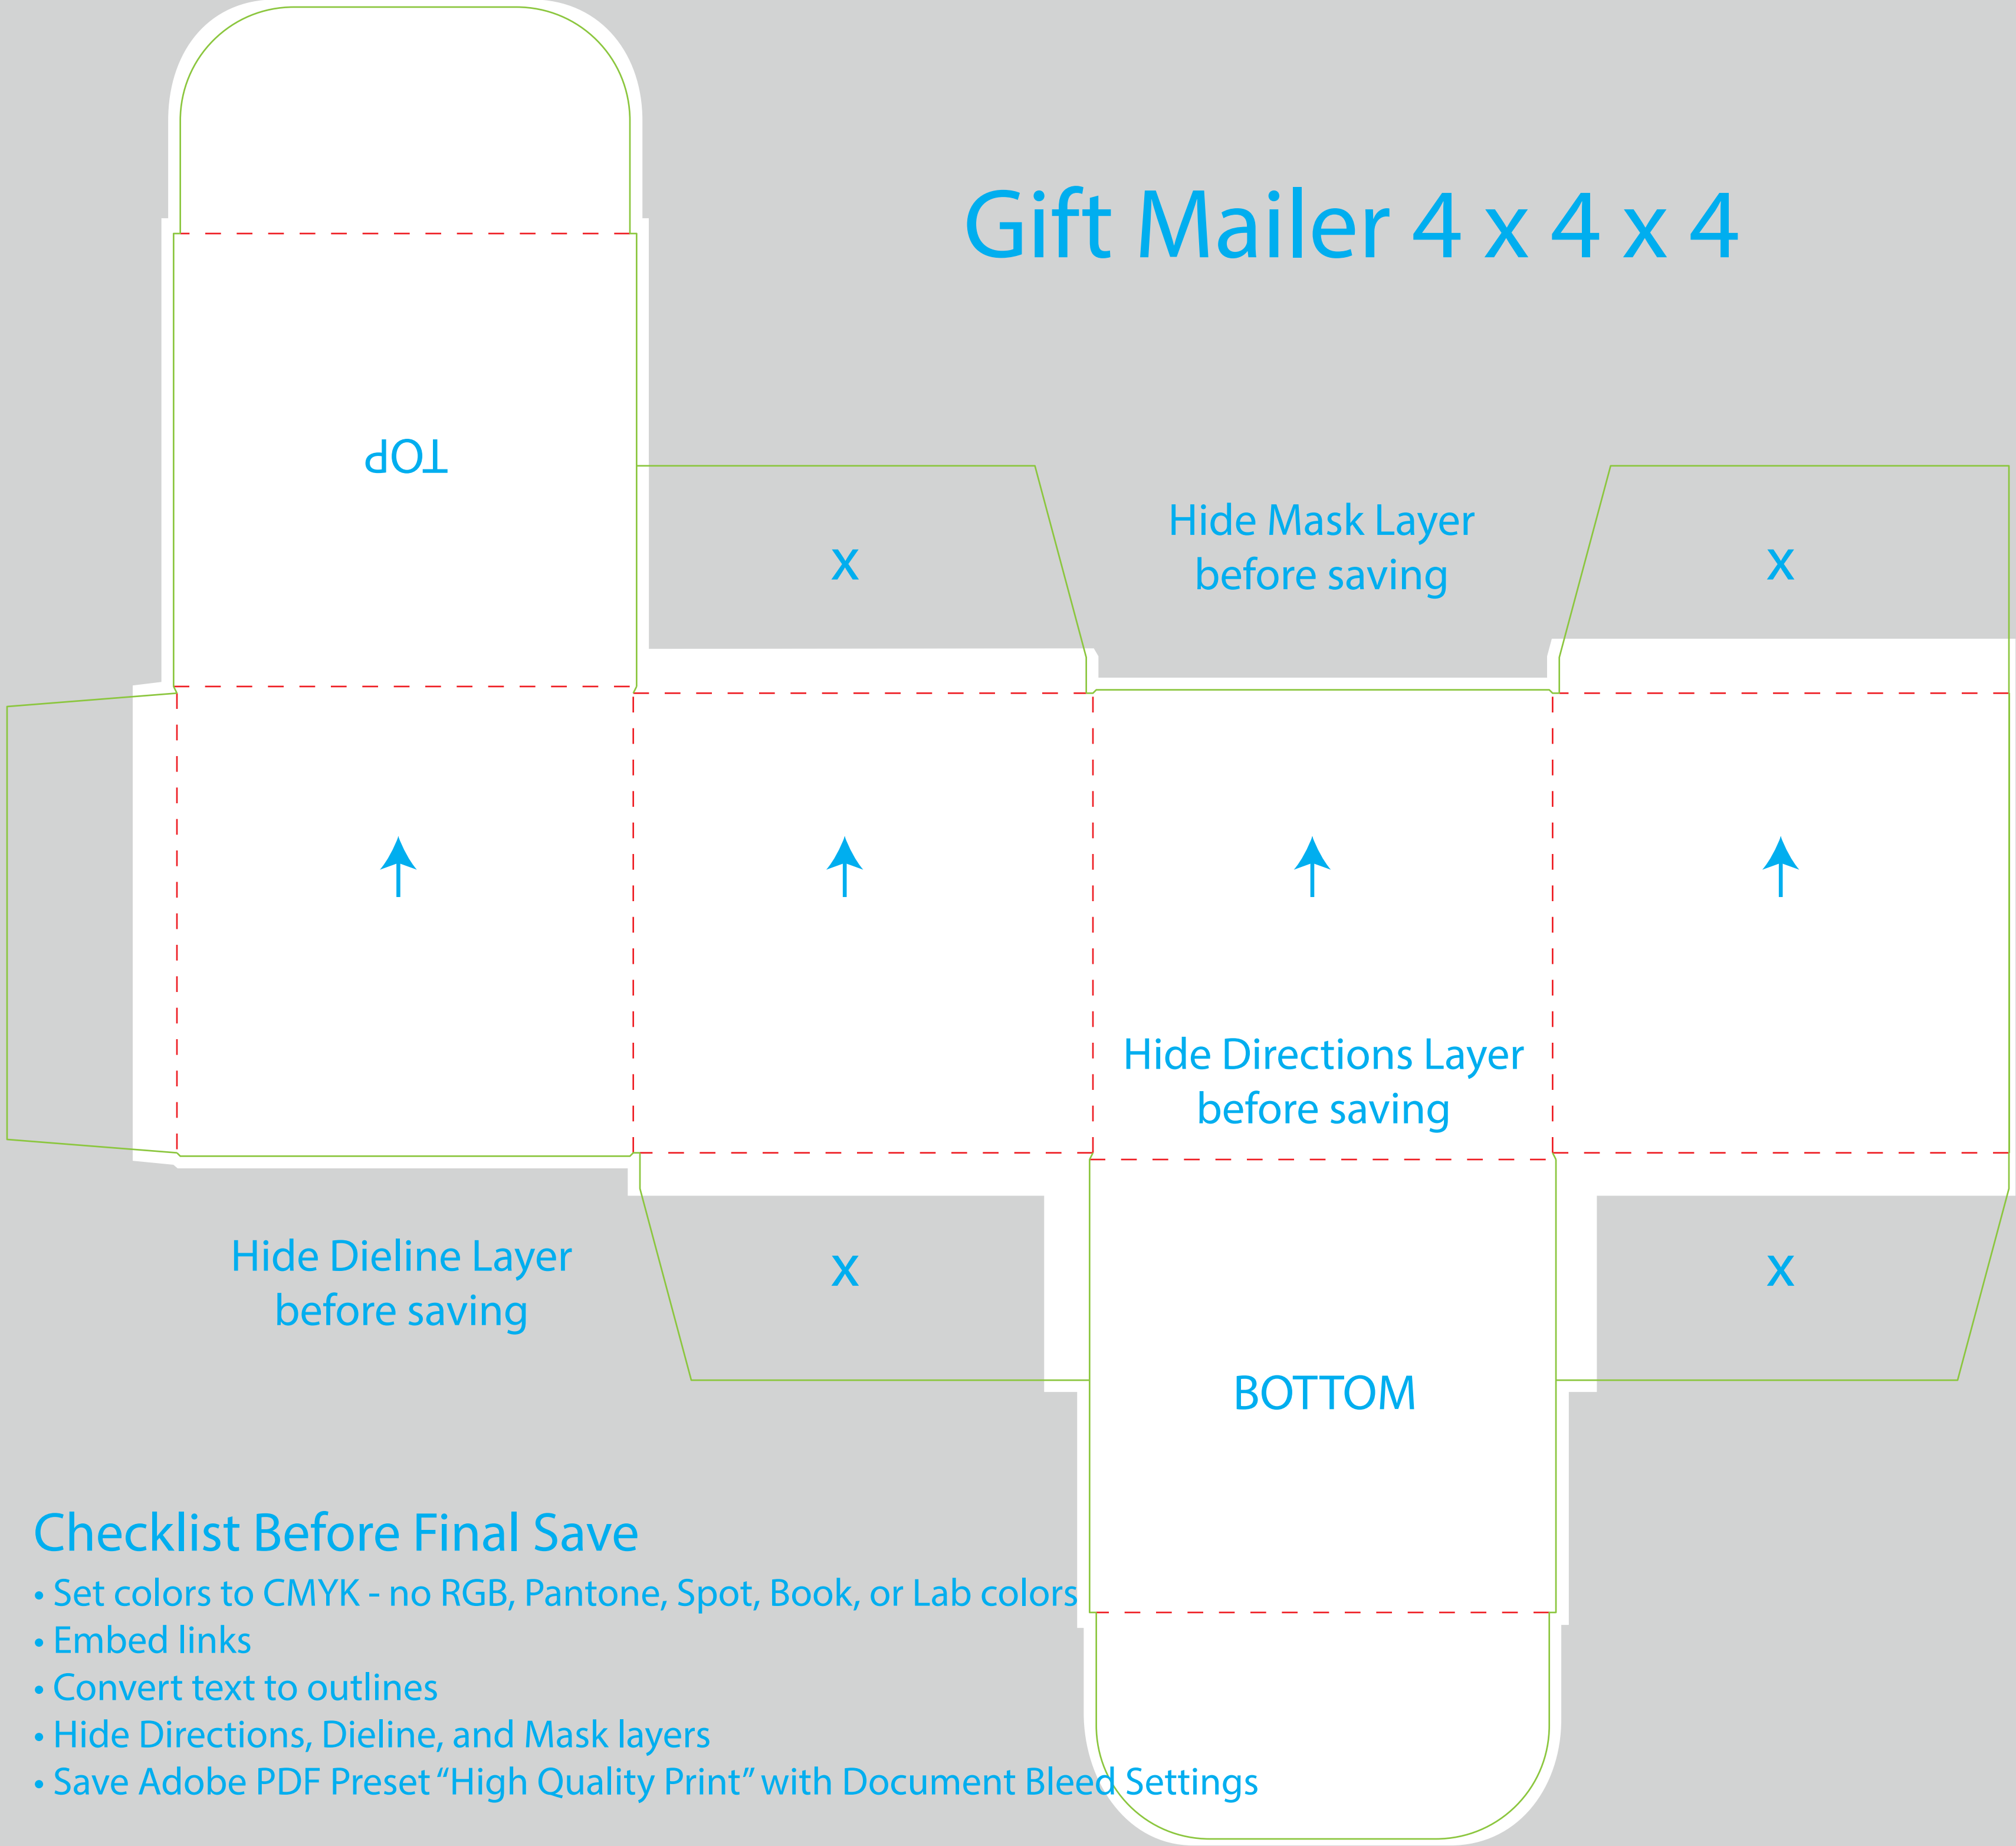

# Gift Mailer 4 x 4 x 4

## Checklist Before Final Save

- Set colors to CMYK - no RGB, Pantone, Spot, Book, or Lab colors
- Embed links
- Convert text to outlines
- Hide Directions, Dieline, and Mask layers
- Save Adobe PDF Preset "High Quality Print" with Document Bleed Settings