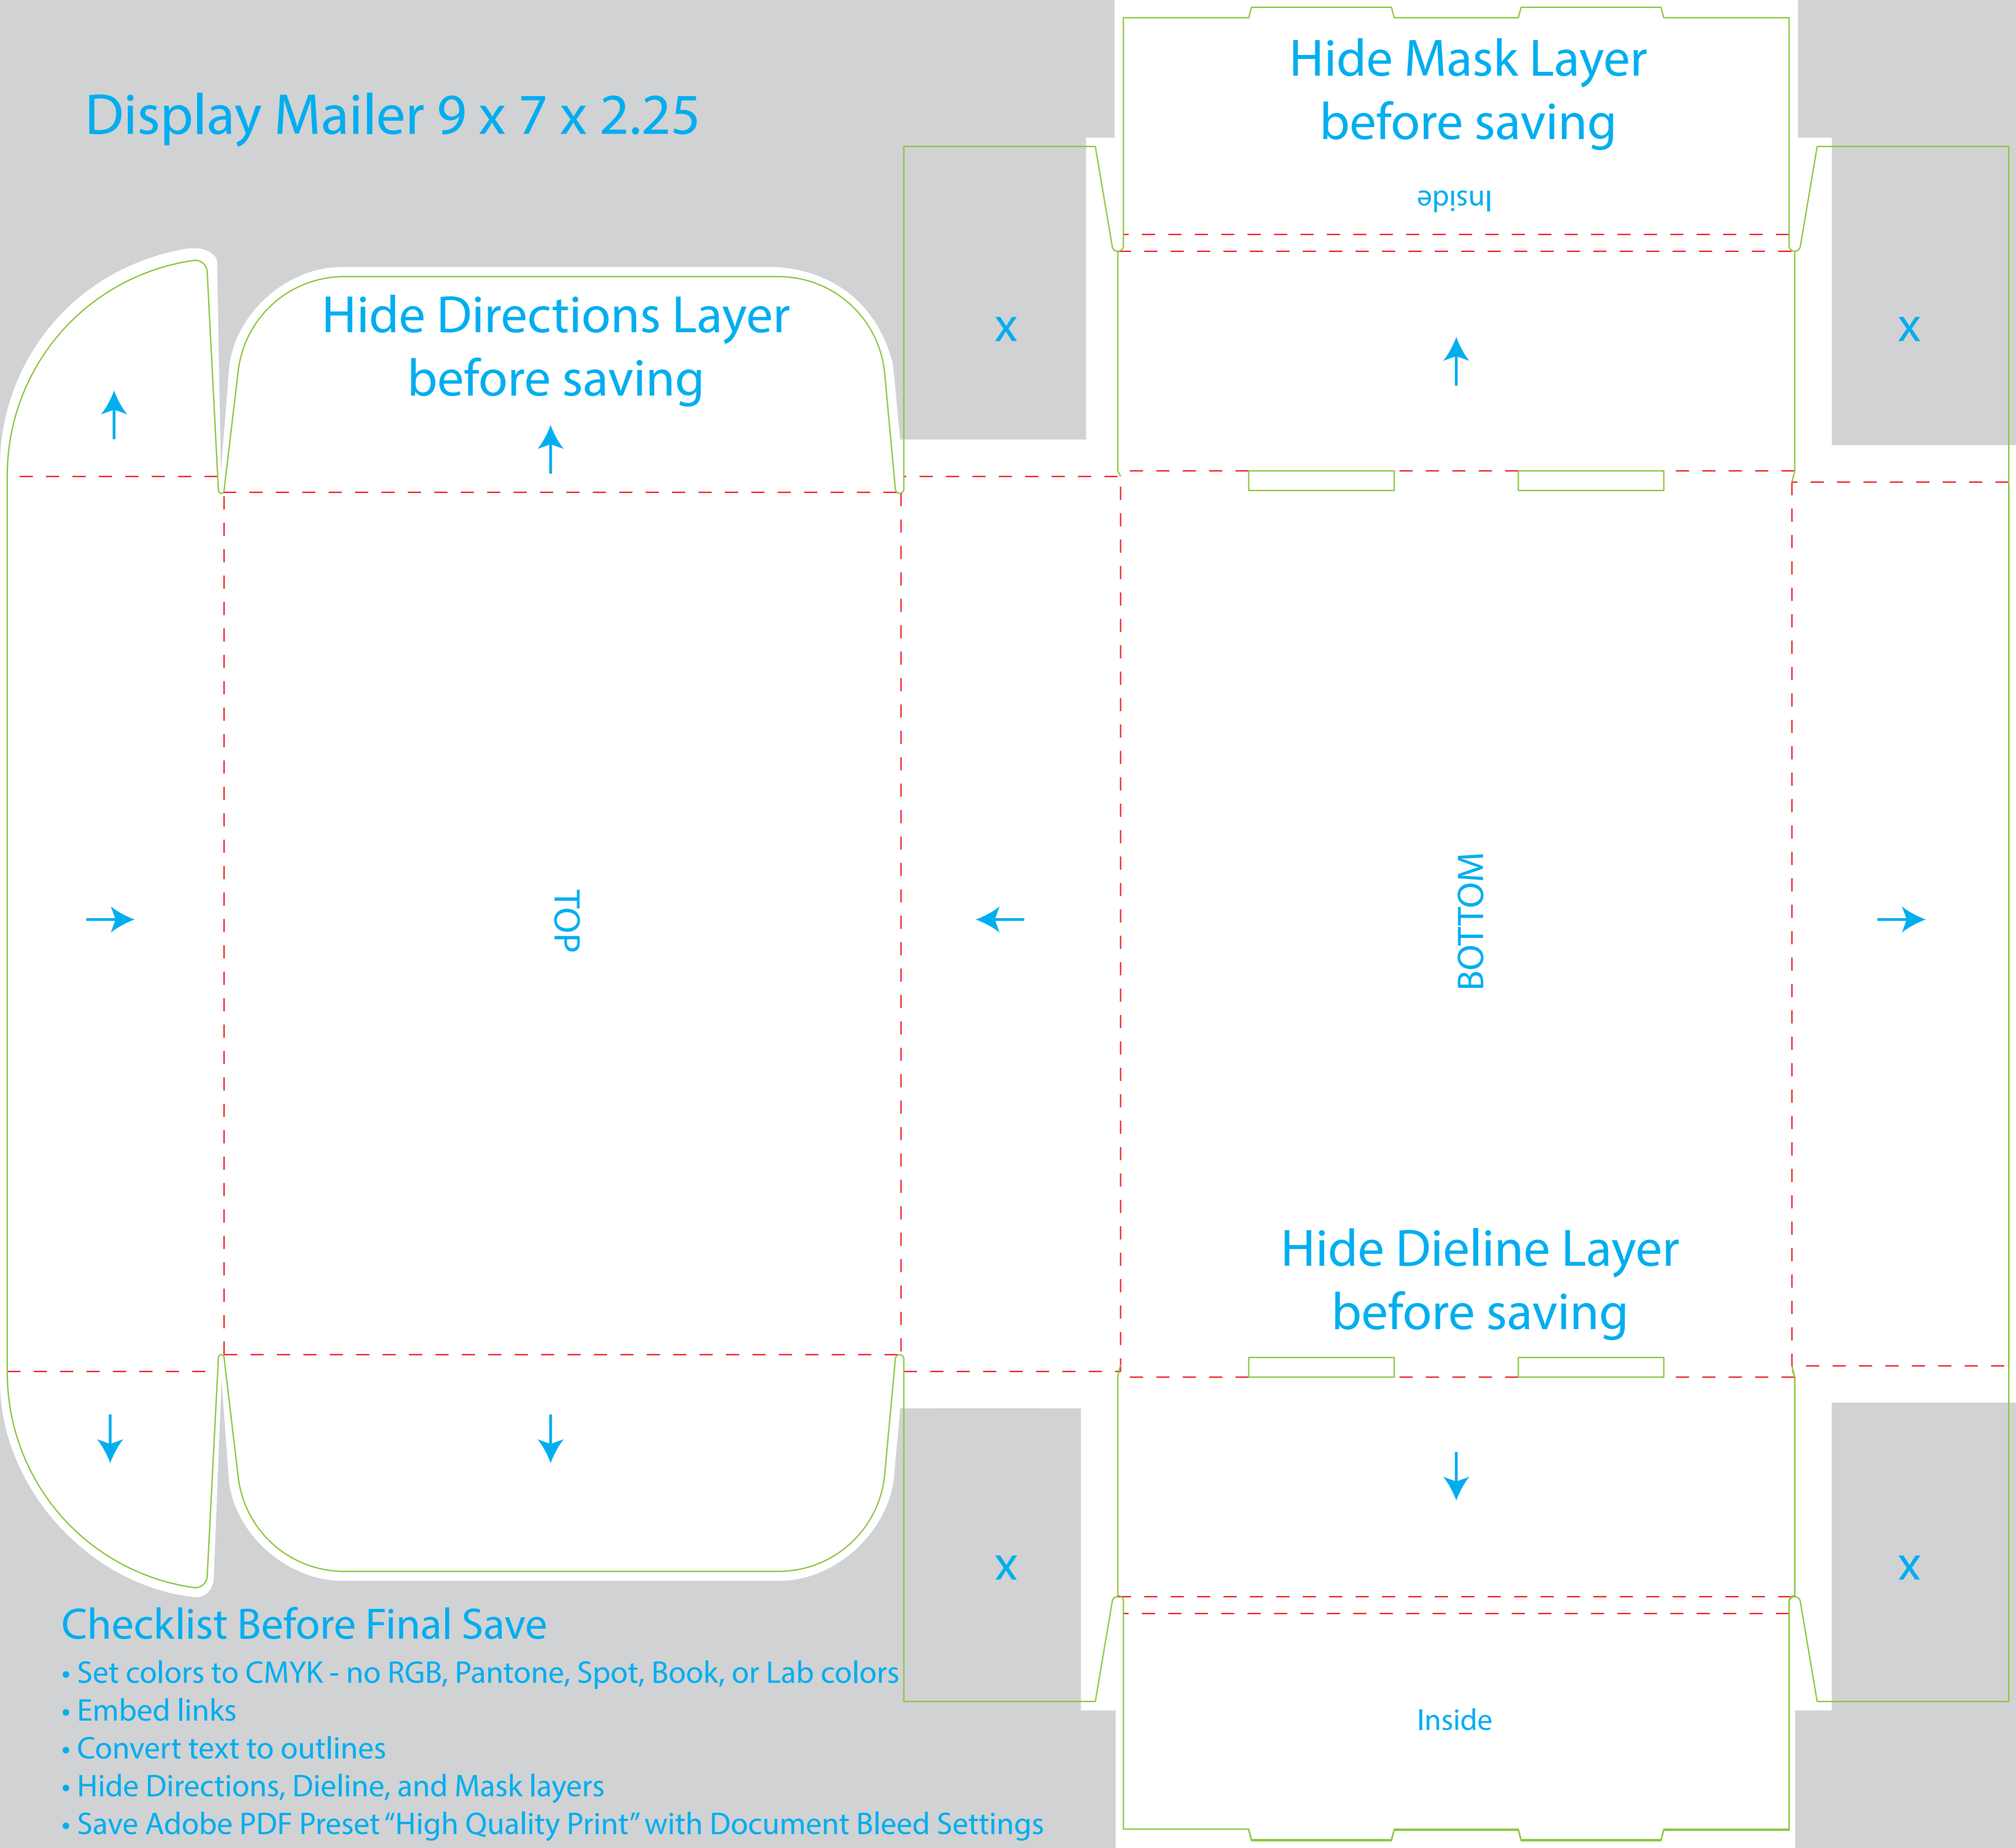

Display Mailer 9 x 7 x 2.25

Hide Directions Layer
before saving

Hide Mask Layer
before saving

Inside

X

X

TOP

BOTTOM

Hide Dieline Layer
before saving

X

X

Inside

Checklist Before Final Save

- Set colors to CMYK - no RGB, Pantone, Spot, Book, or Lab colors
- Embed links
- Convert text to outlines
- Hide Directions, Dieline, and Mask layers
- Save Adobe PDF Preset "High Quality Print" with Document Bleed Settings