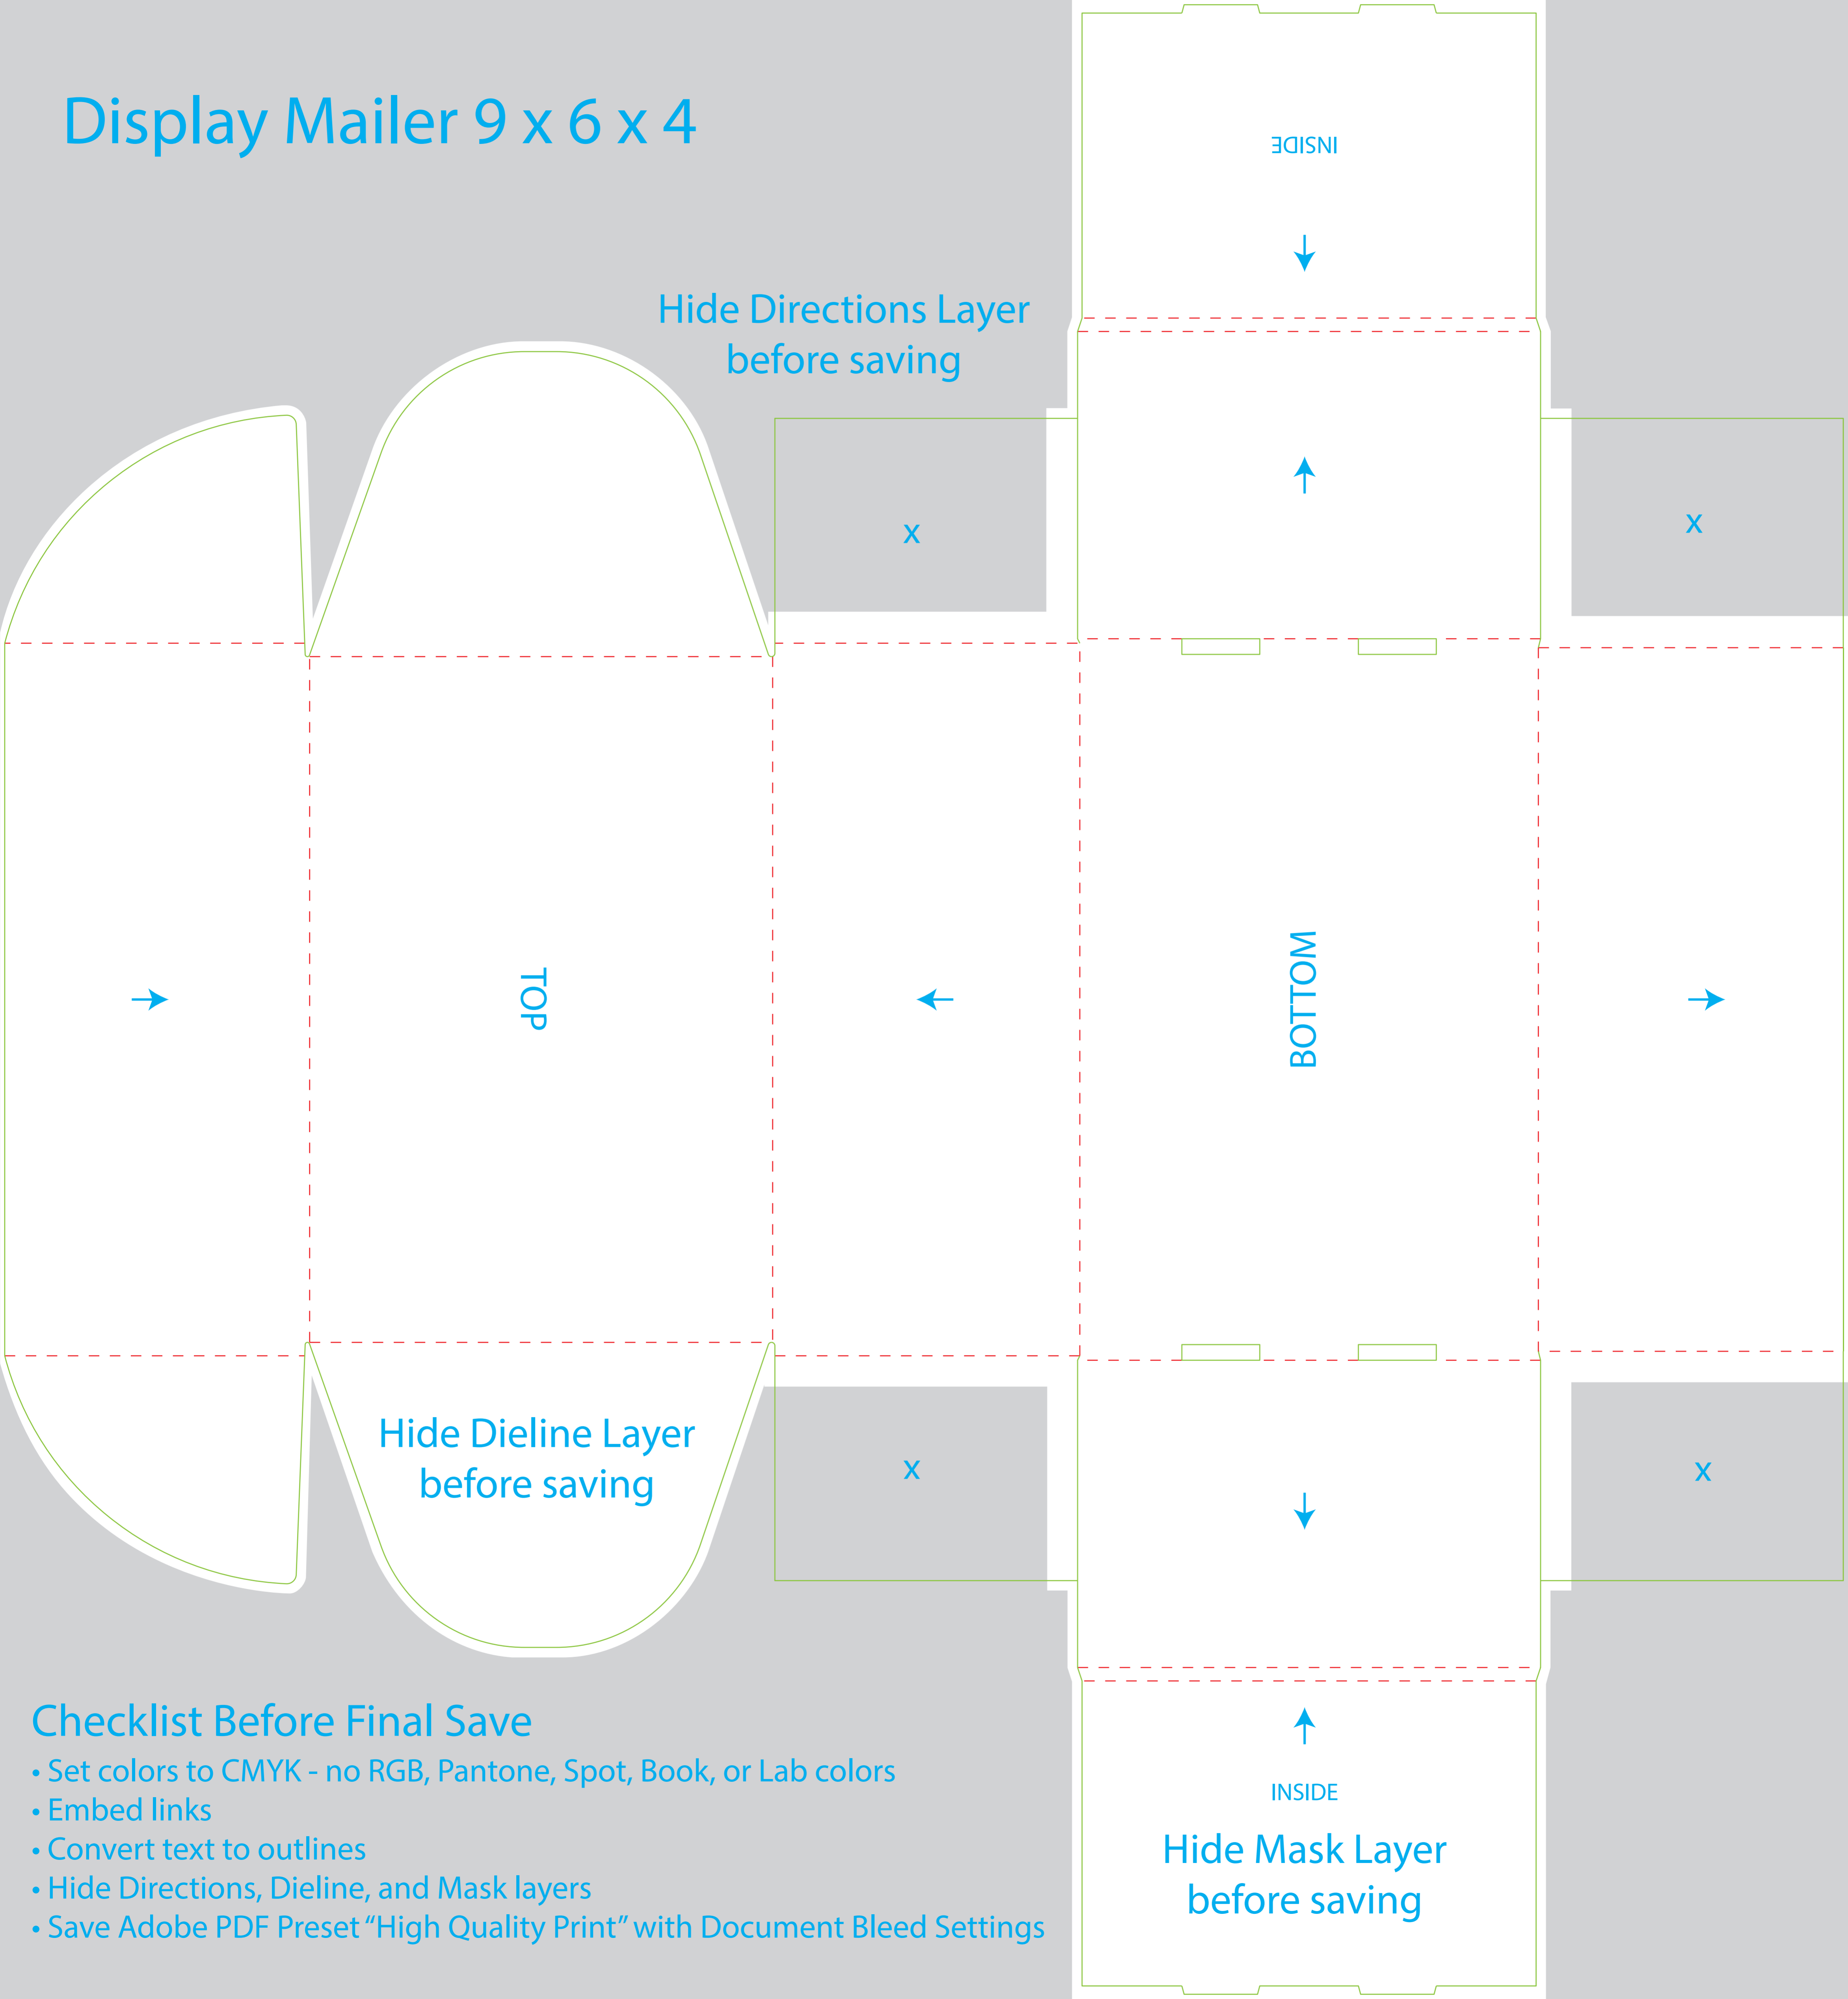

Display Mailer 9 x 6 x 4

Hide Directions Layer
before saving

x

x

TOP

BOTTOM

Hide Dieline Layer
before saving

x

x

Checklist Before Final Save

- Set colors to CMYK - no RGB, Pantone, Spot, Book, or Lab colors
- Embed links
- Convert text to outlines
- Hide Directions, Dieline, and Mask layers
- Save Adobe PDF Preset "High Quality Print" with Document Bleed Settings

INSIDE

INSIDE

Hide Mask Layer
before saving