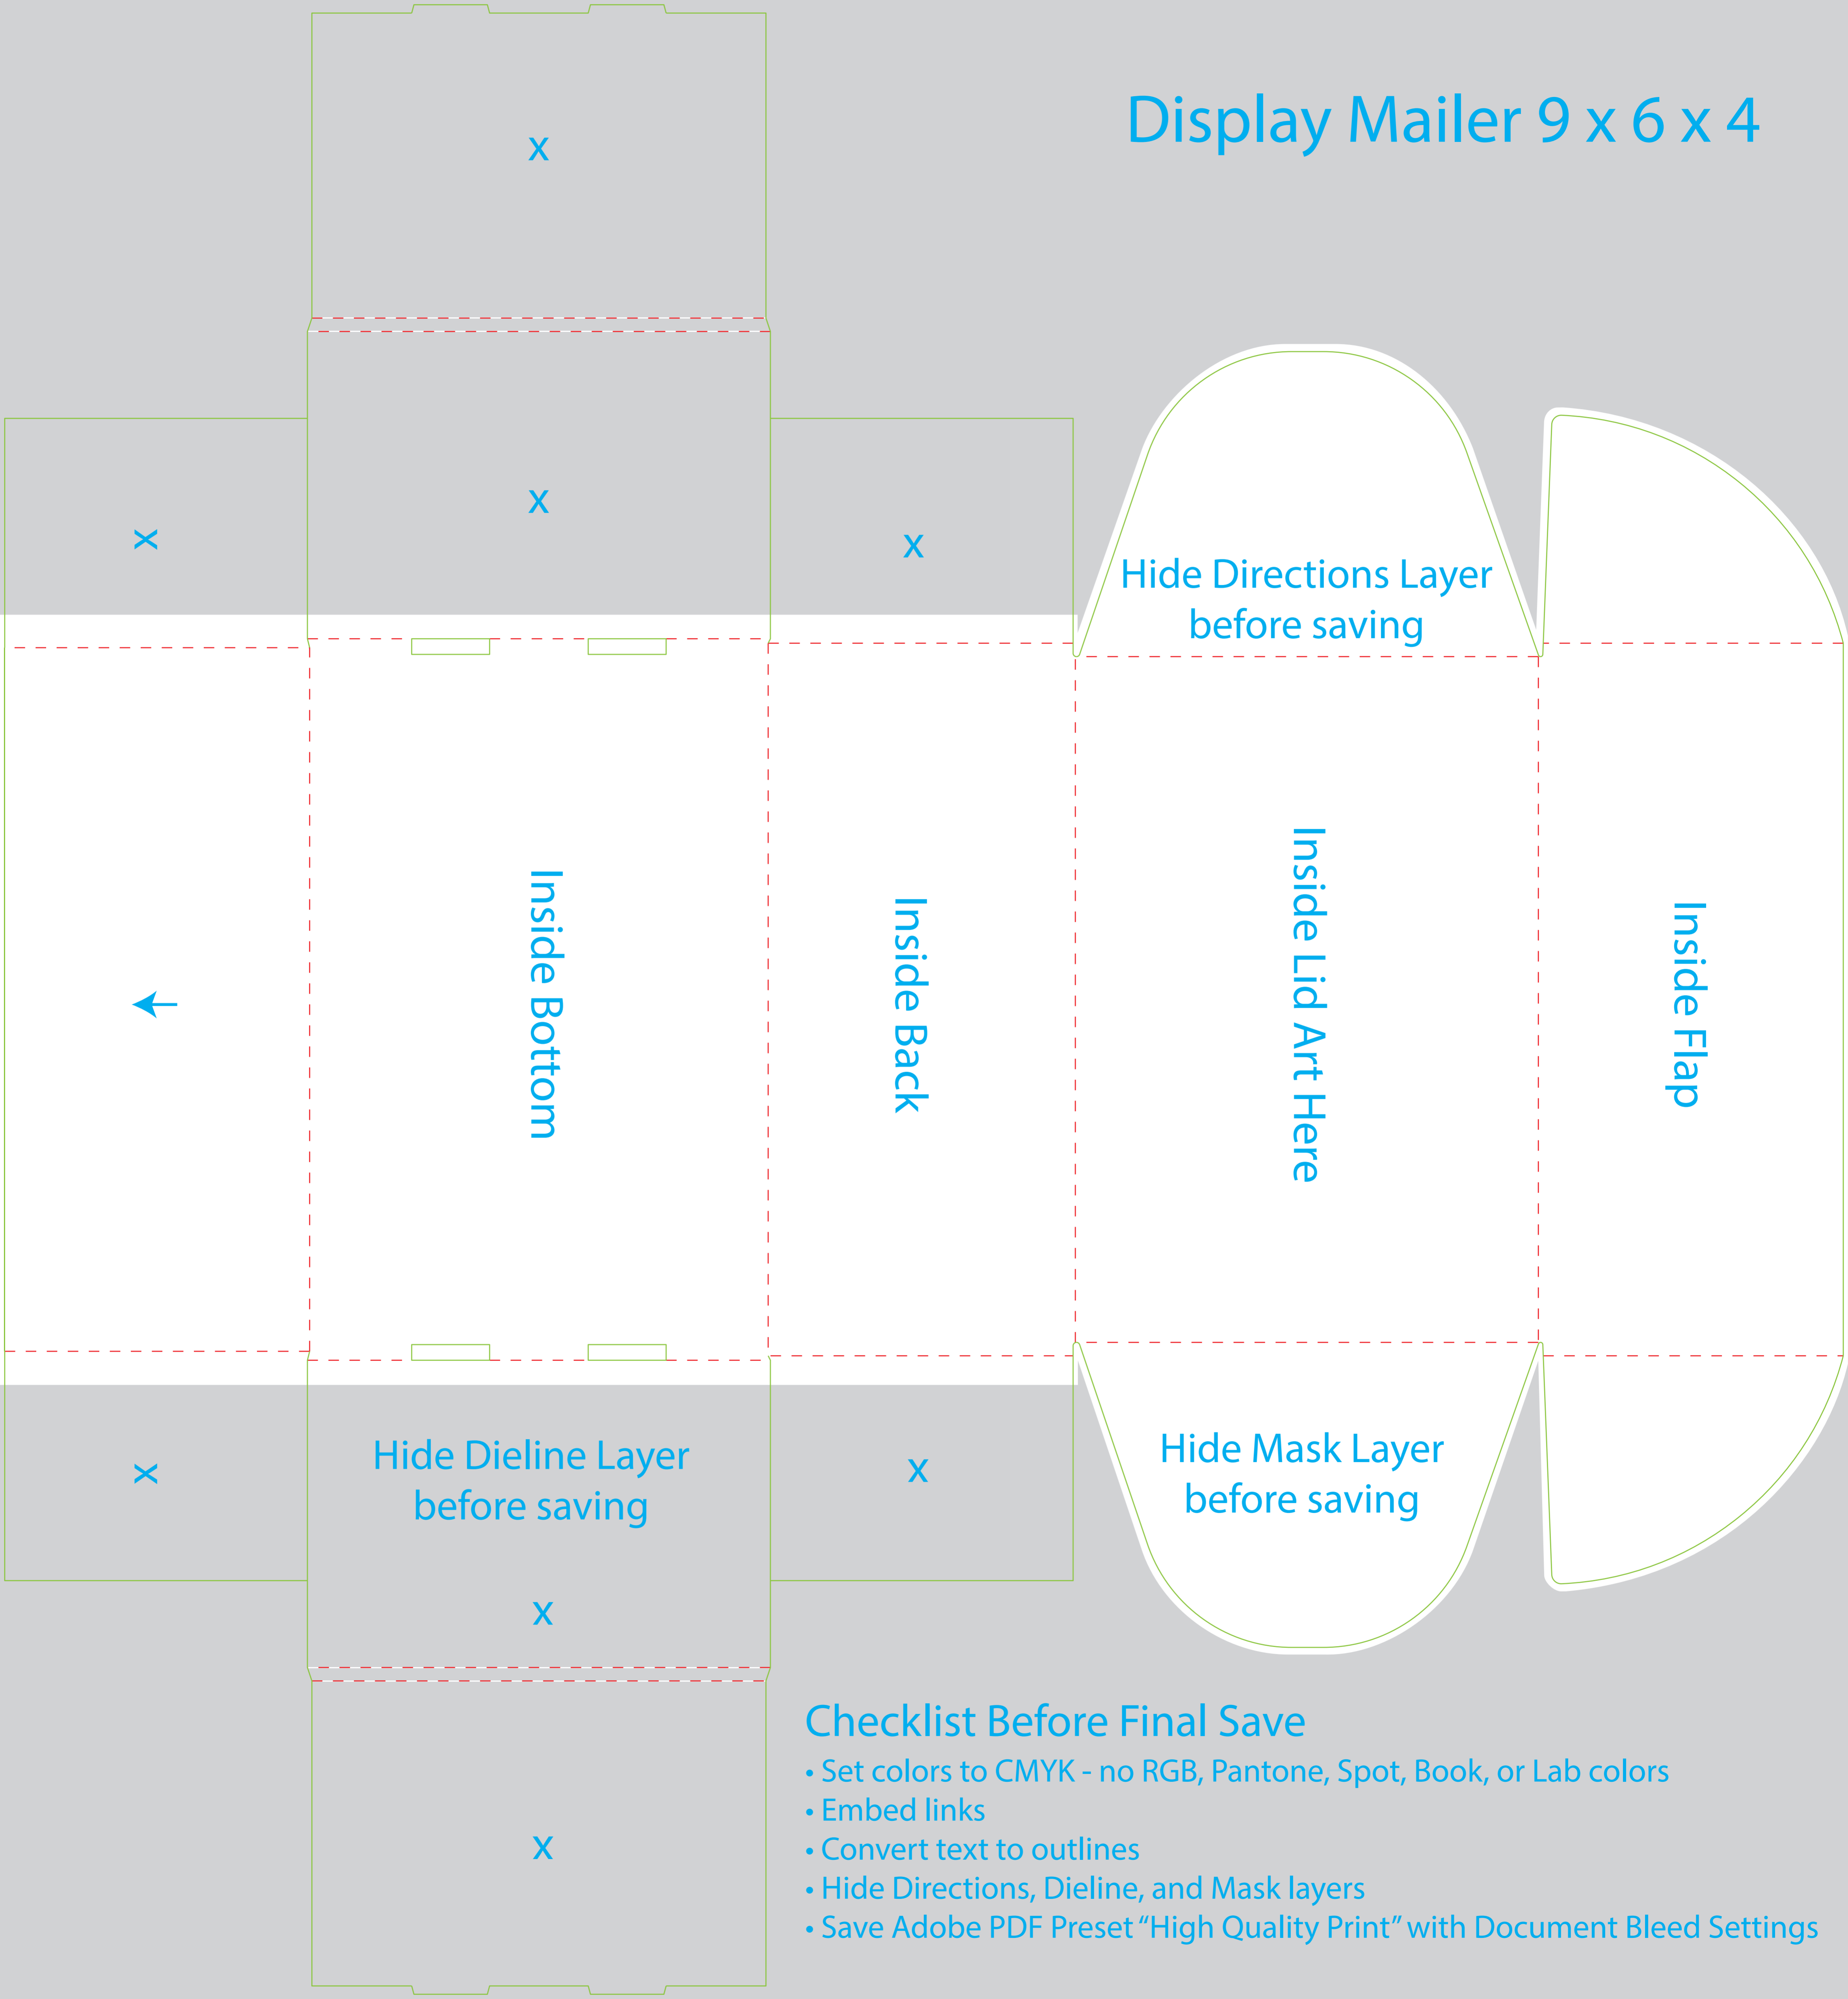

# Display Mailer 9 x 6 x 4

X

X

X

X

Inside Bottom

Inside Back

Inside Lid Art Here

Inside Flap

X

Hide Dieline Layer before saving

X

Hide Mask Layer before saving

X

X