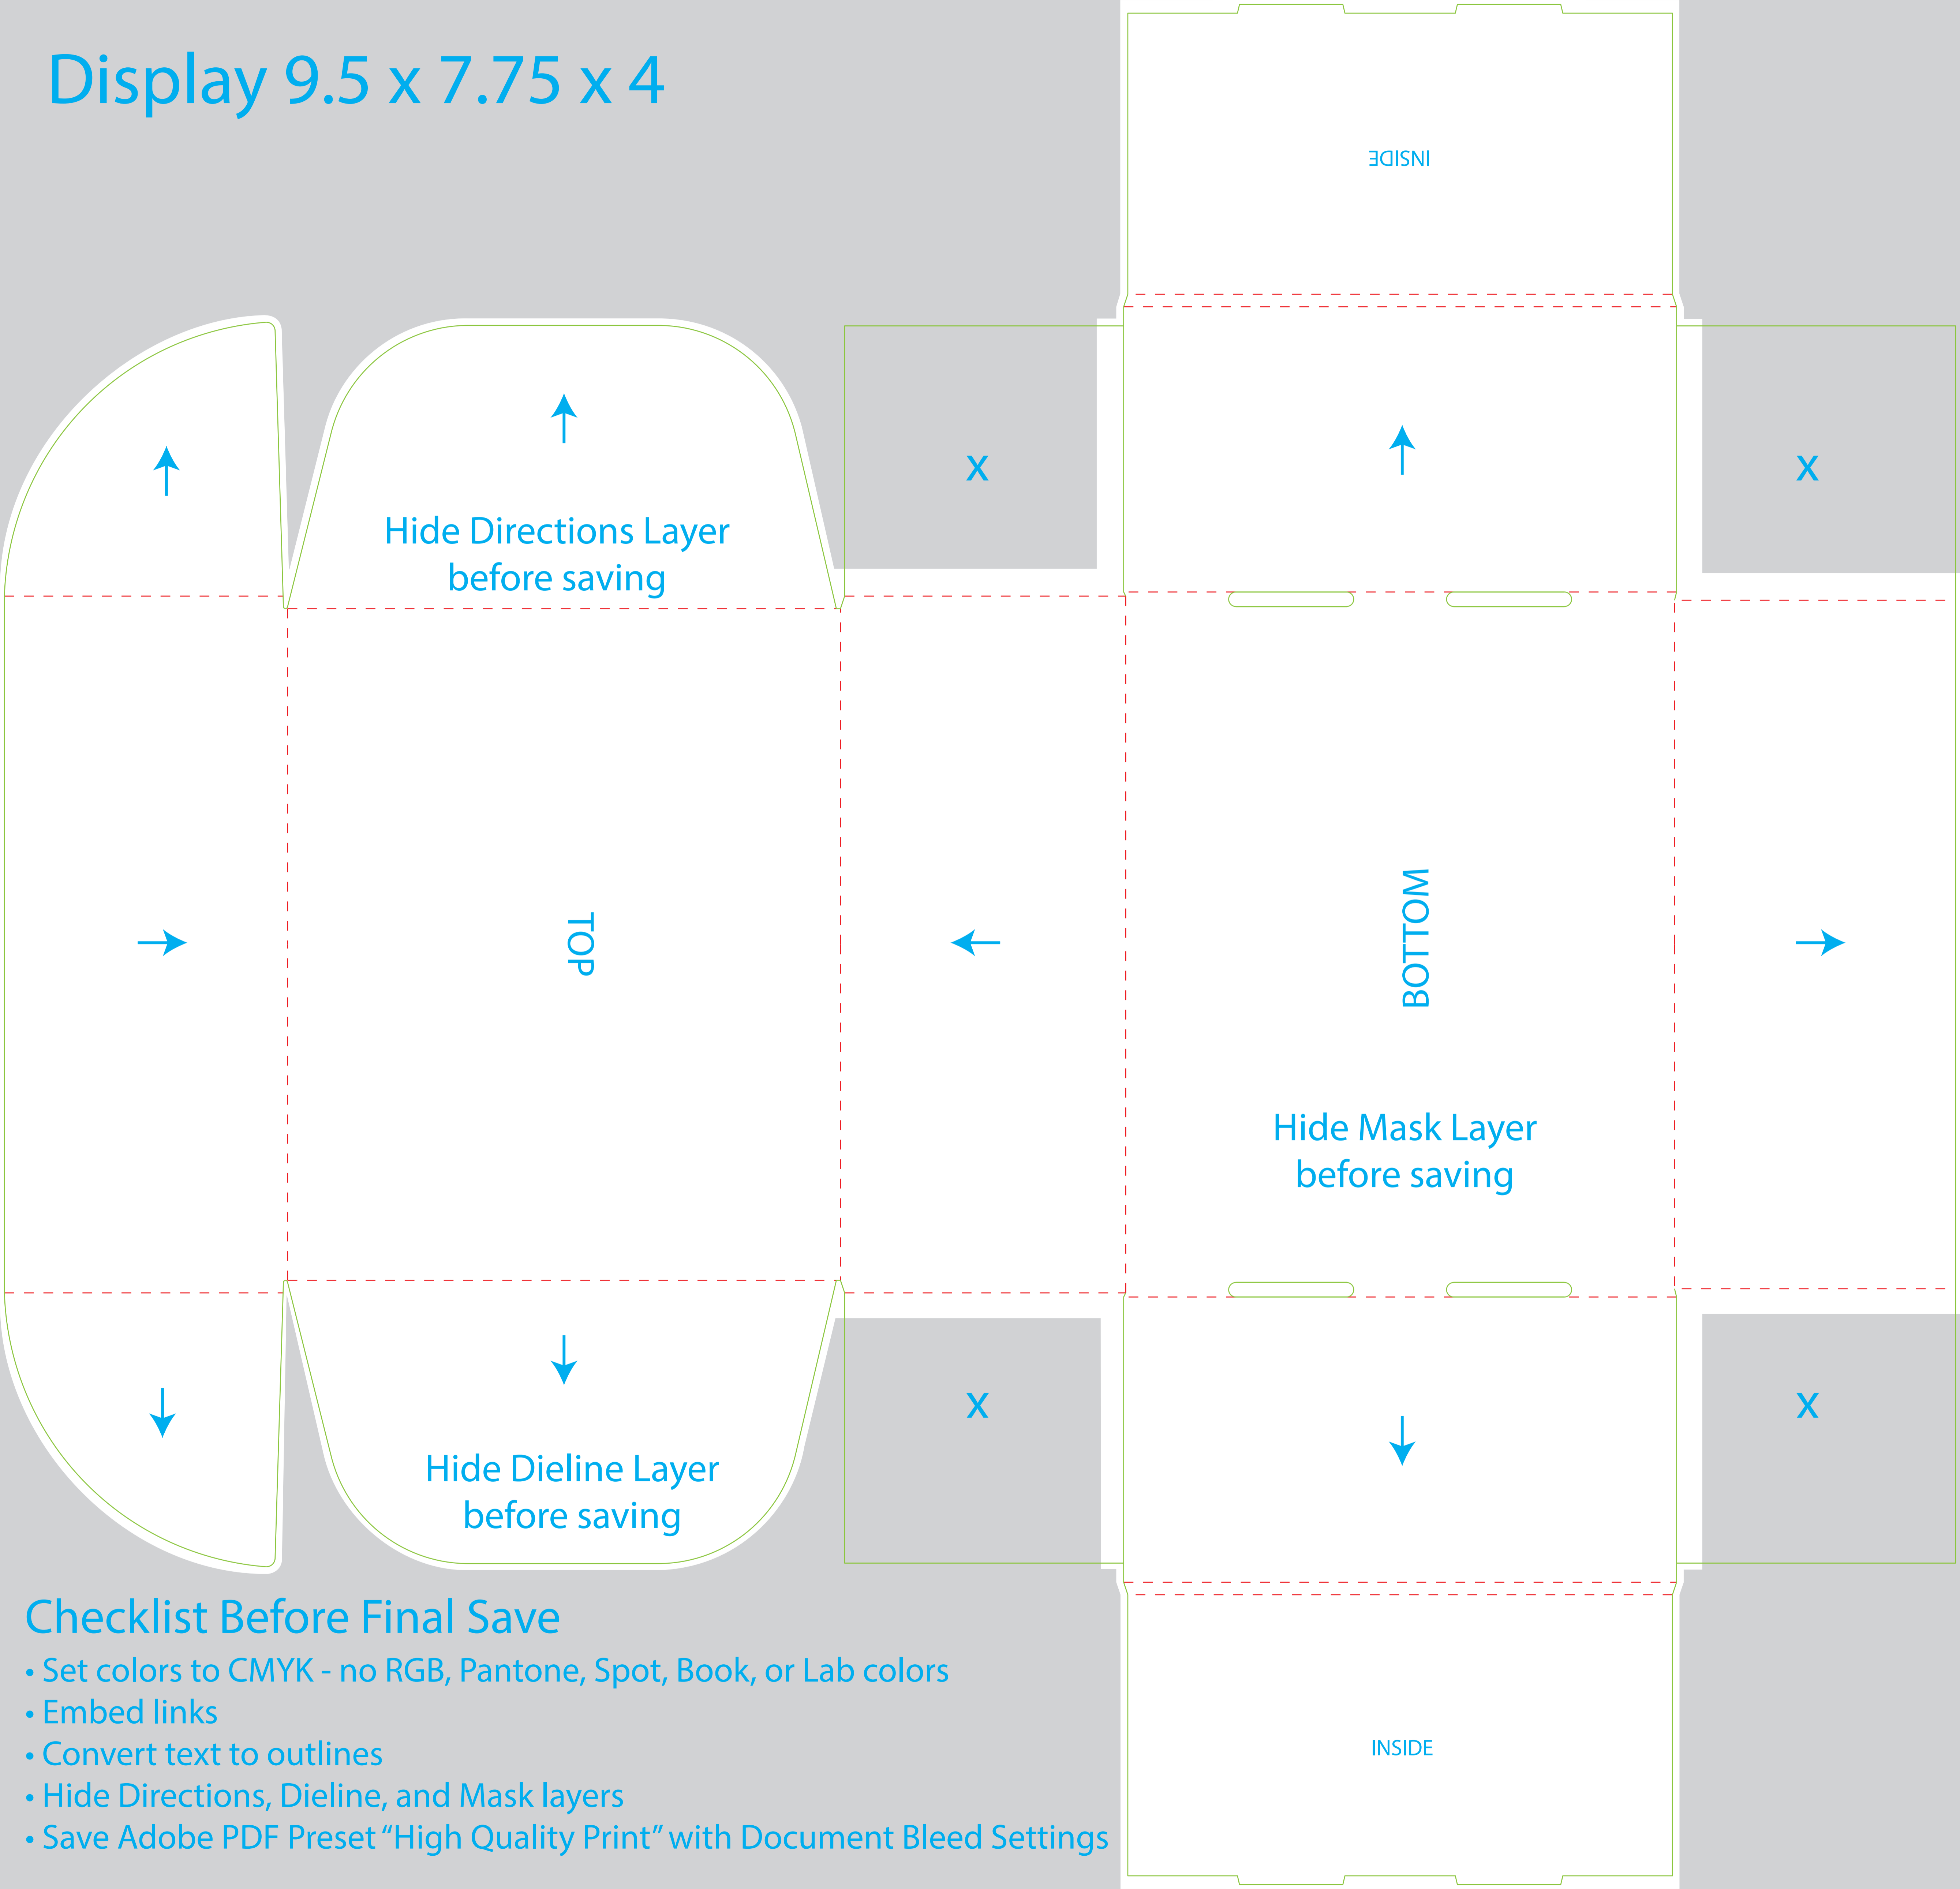

Display 9.5 x 7.75 x 4

Hide Directions Layer
before saving

TOP

BOTTOM

Hide Mask Layer
before saving

Hide Dieline Layer
before saving

INSIDE

Checklist Before Final Save

- Set colors to CMYK - no RGB, Pantone, Spot, Book, or Lab colors
- Embed links
- Convert text to outlines
- Hide Directions, Dieline, and Mask layers
- Save Adobe PDF Preset "High Quality Print" with Document Bleed Settings