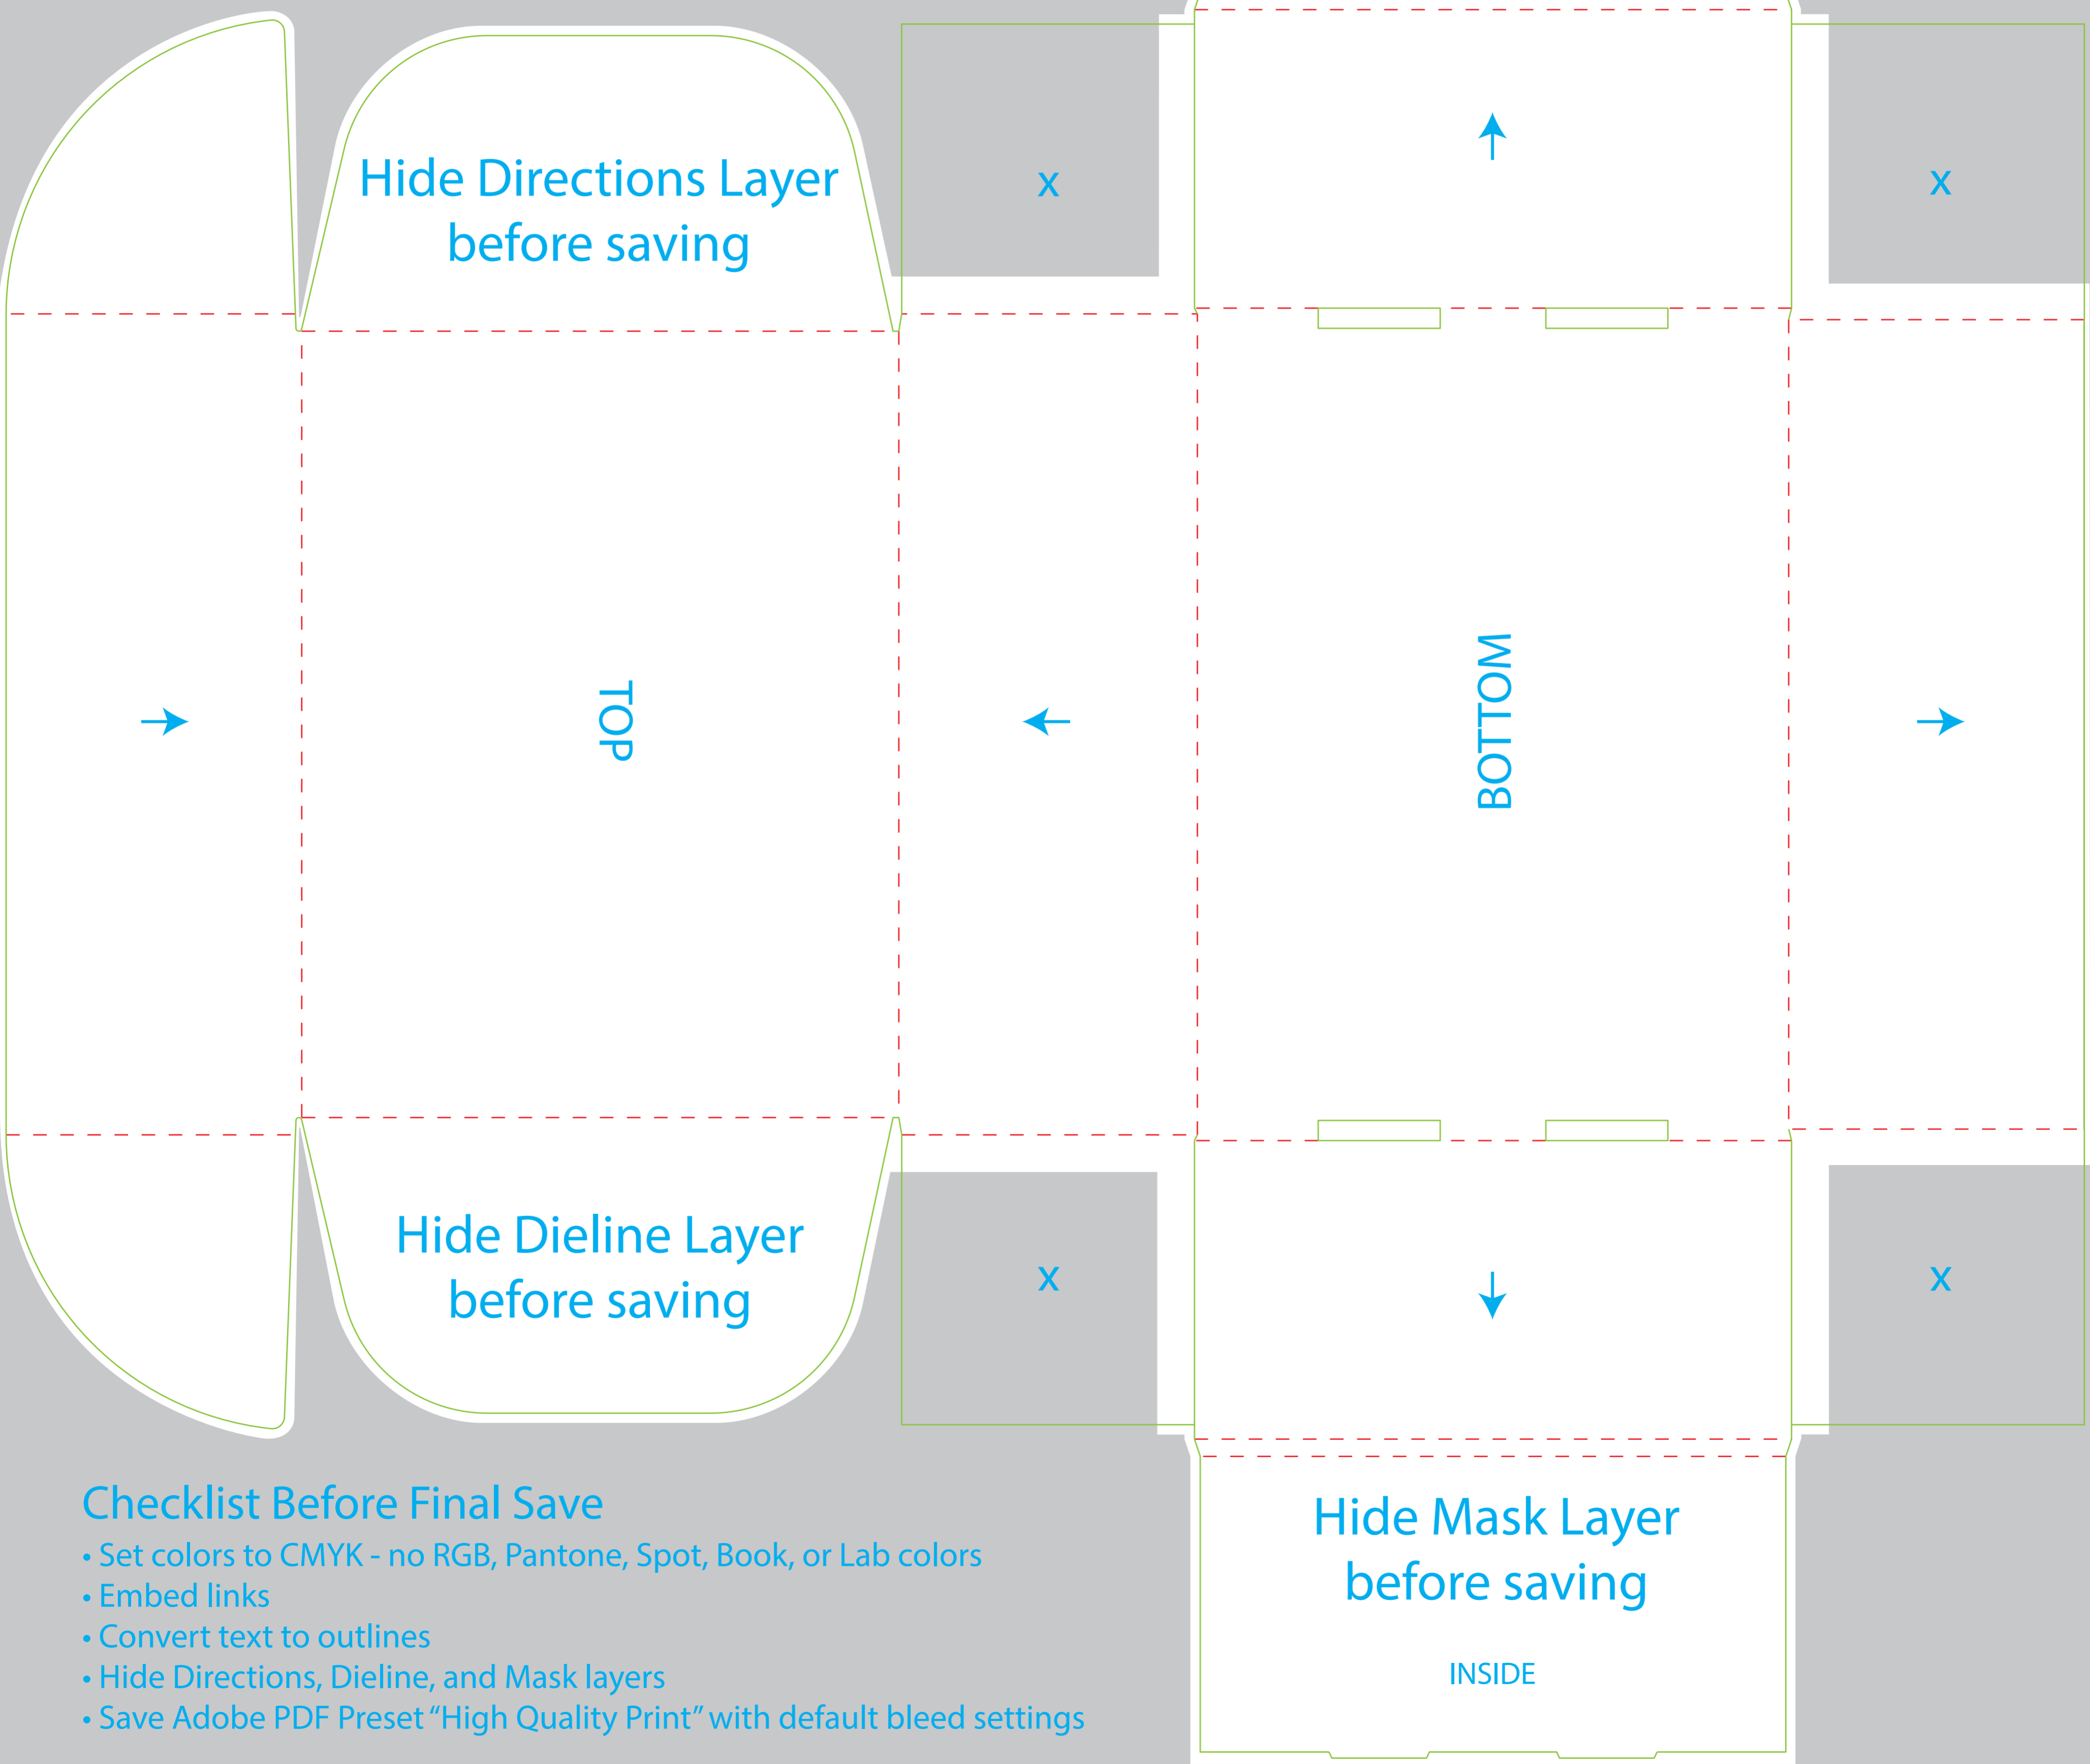

Display Mailer 8 x 6 x 3

Hide Directions Layer
before saving

x

INSIDE

x

TOP

BOTTOM

Hide Dieline Layer
before saving

x

Hide Mask Layer
before saving

INSIDE

x

Checklist Before Final Save

- Set colors to CMYK - no RGB, Pantone, Spot, Book, or Lab colors
- Embed links
- Convert text to outlines
- Hide Directions, Dieline, and Mask layers
- Save Adobe PDF Preset "High Quality Print" with default bleed settings