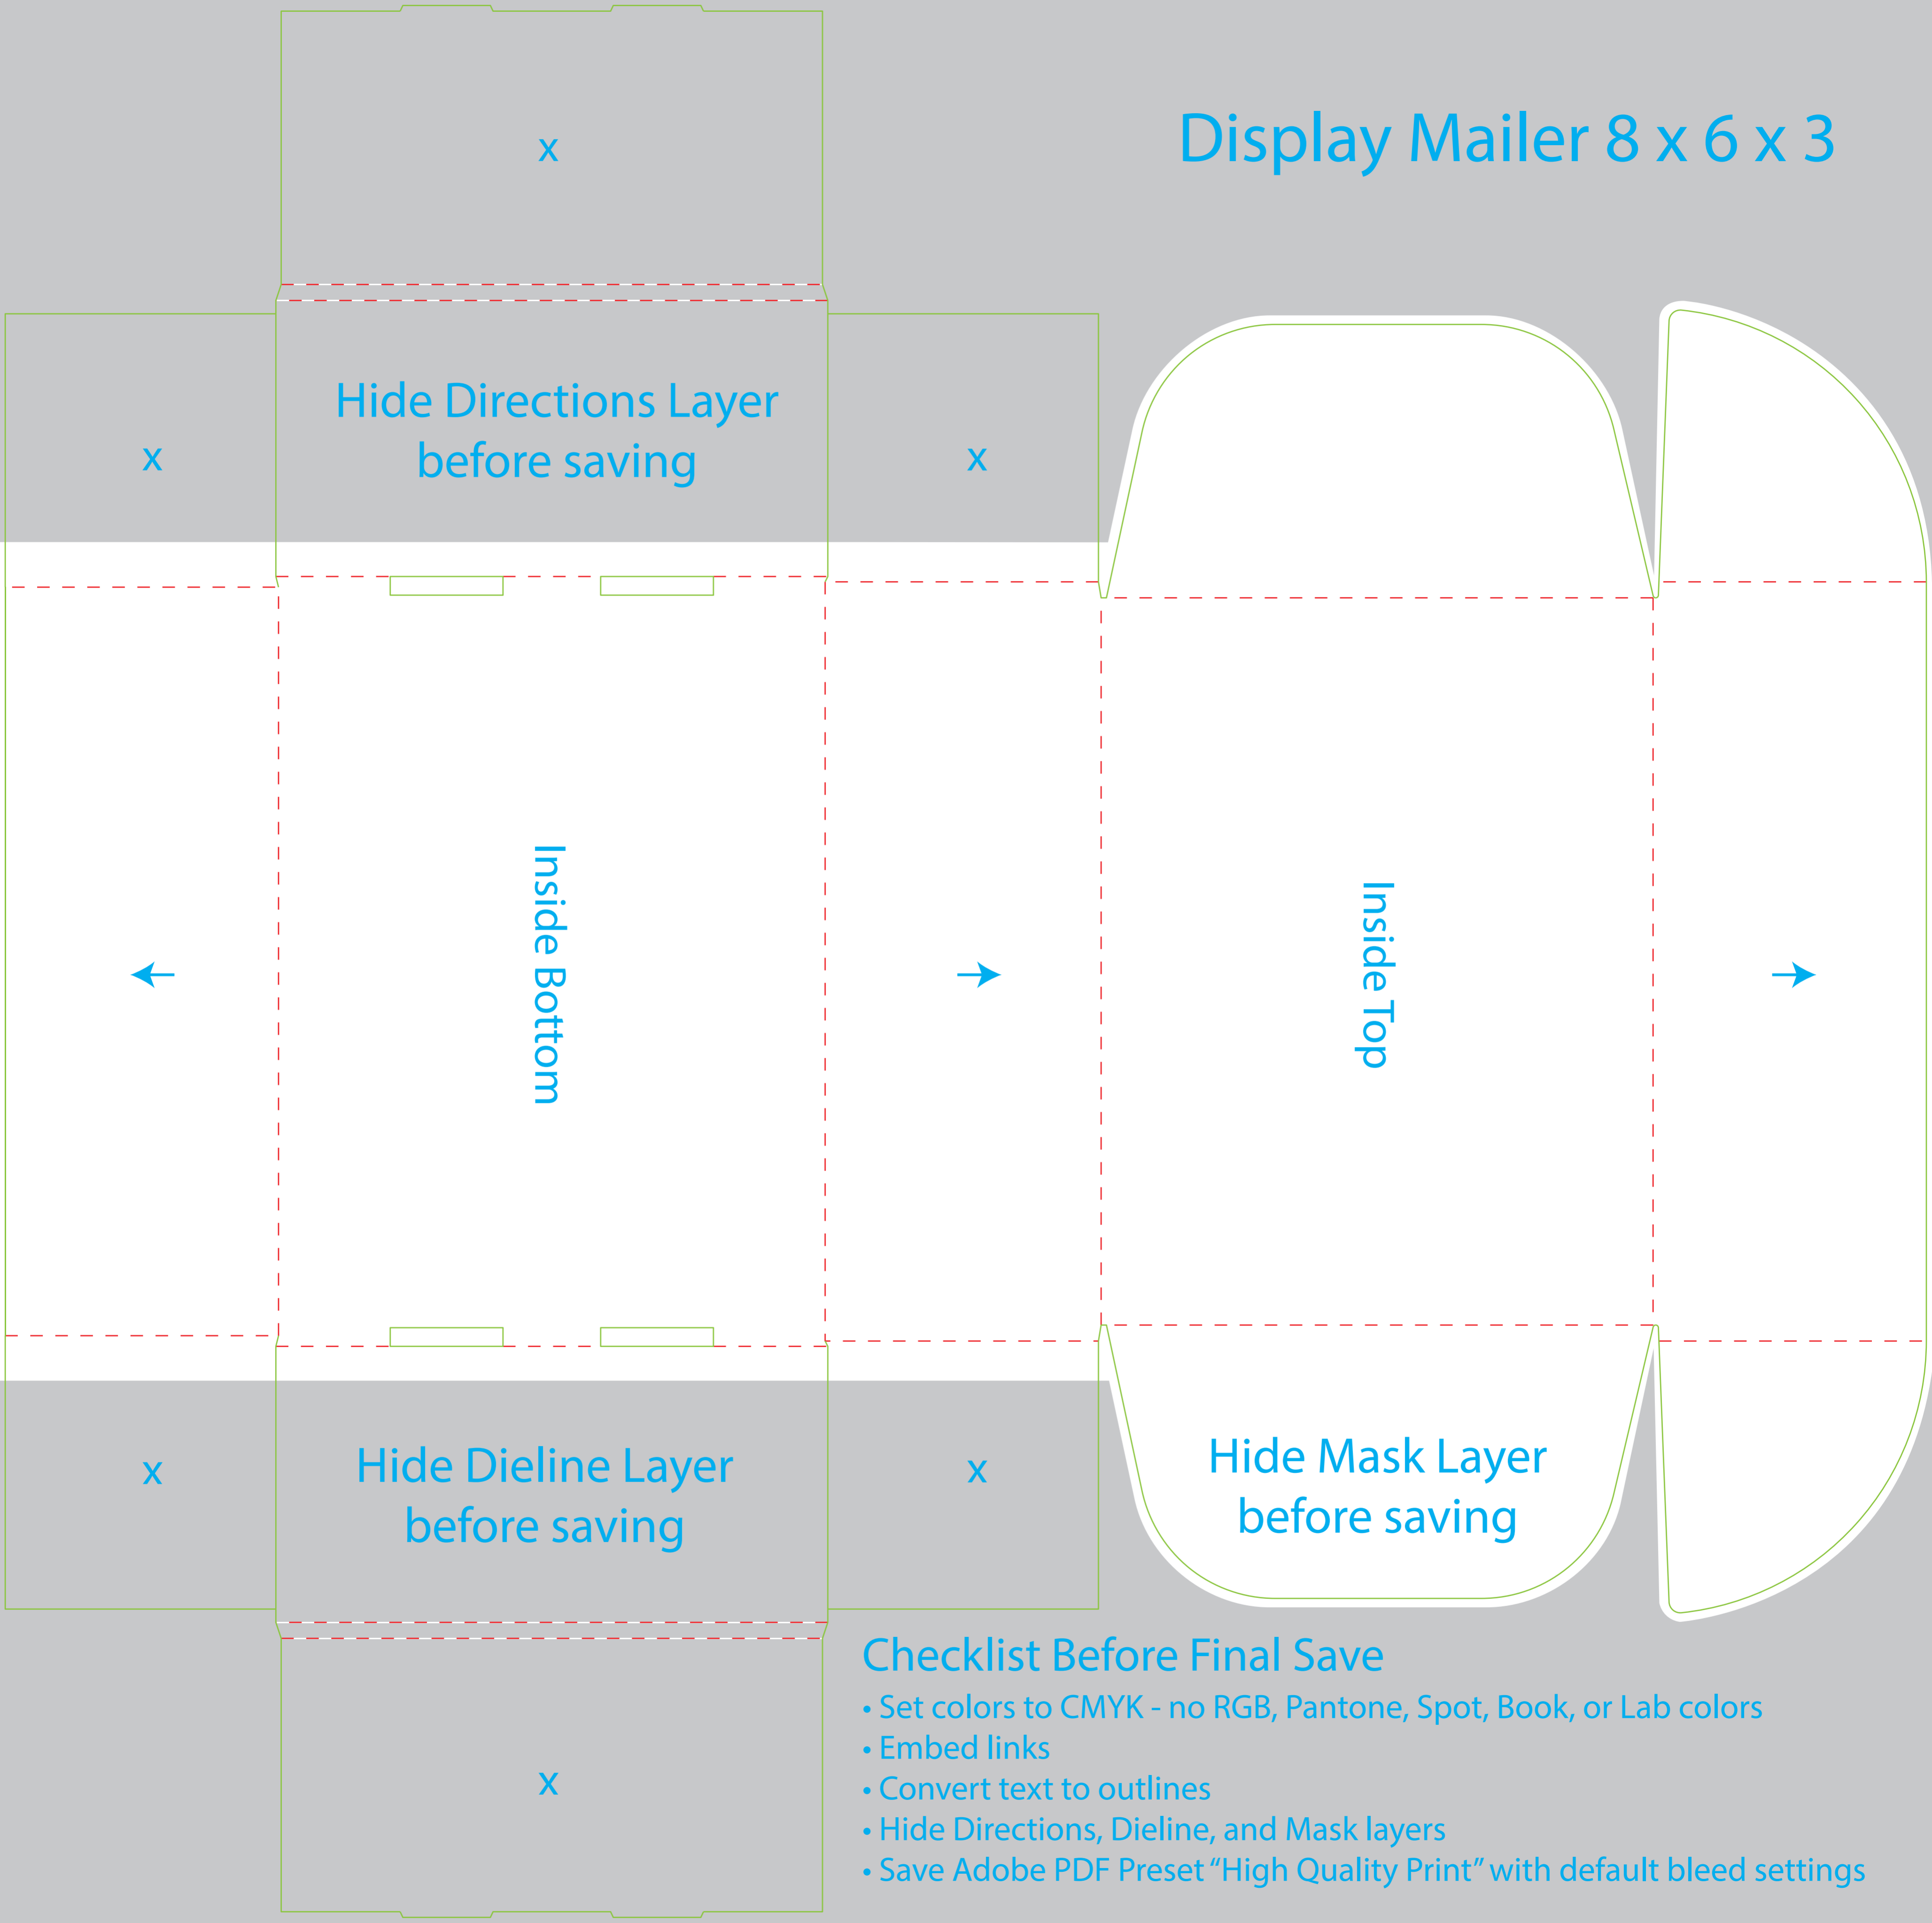

Display Mailer 8 x 6 x 3

x

Hide Directions Layer
before saving

x

x

Inside Bottom

Inside Top

Hide Dieline Layer
before saving

x

Hide Mask Layer
before saving

x

x

Checklist Before Final Save

- Set colors to CMYK - no RGB, Pantone, Spot, Book, or Lab colors
- Embed links
- Convert text to outlines
- Hide Directions, Dieline, and Mask layers
- Save Adobe PDF Preset "High Quality Print" with default bleed settings