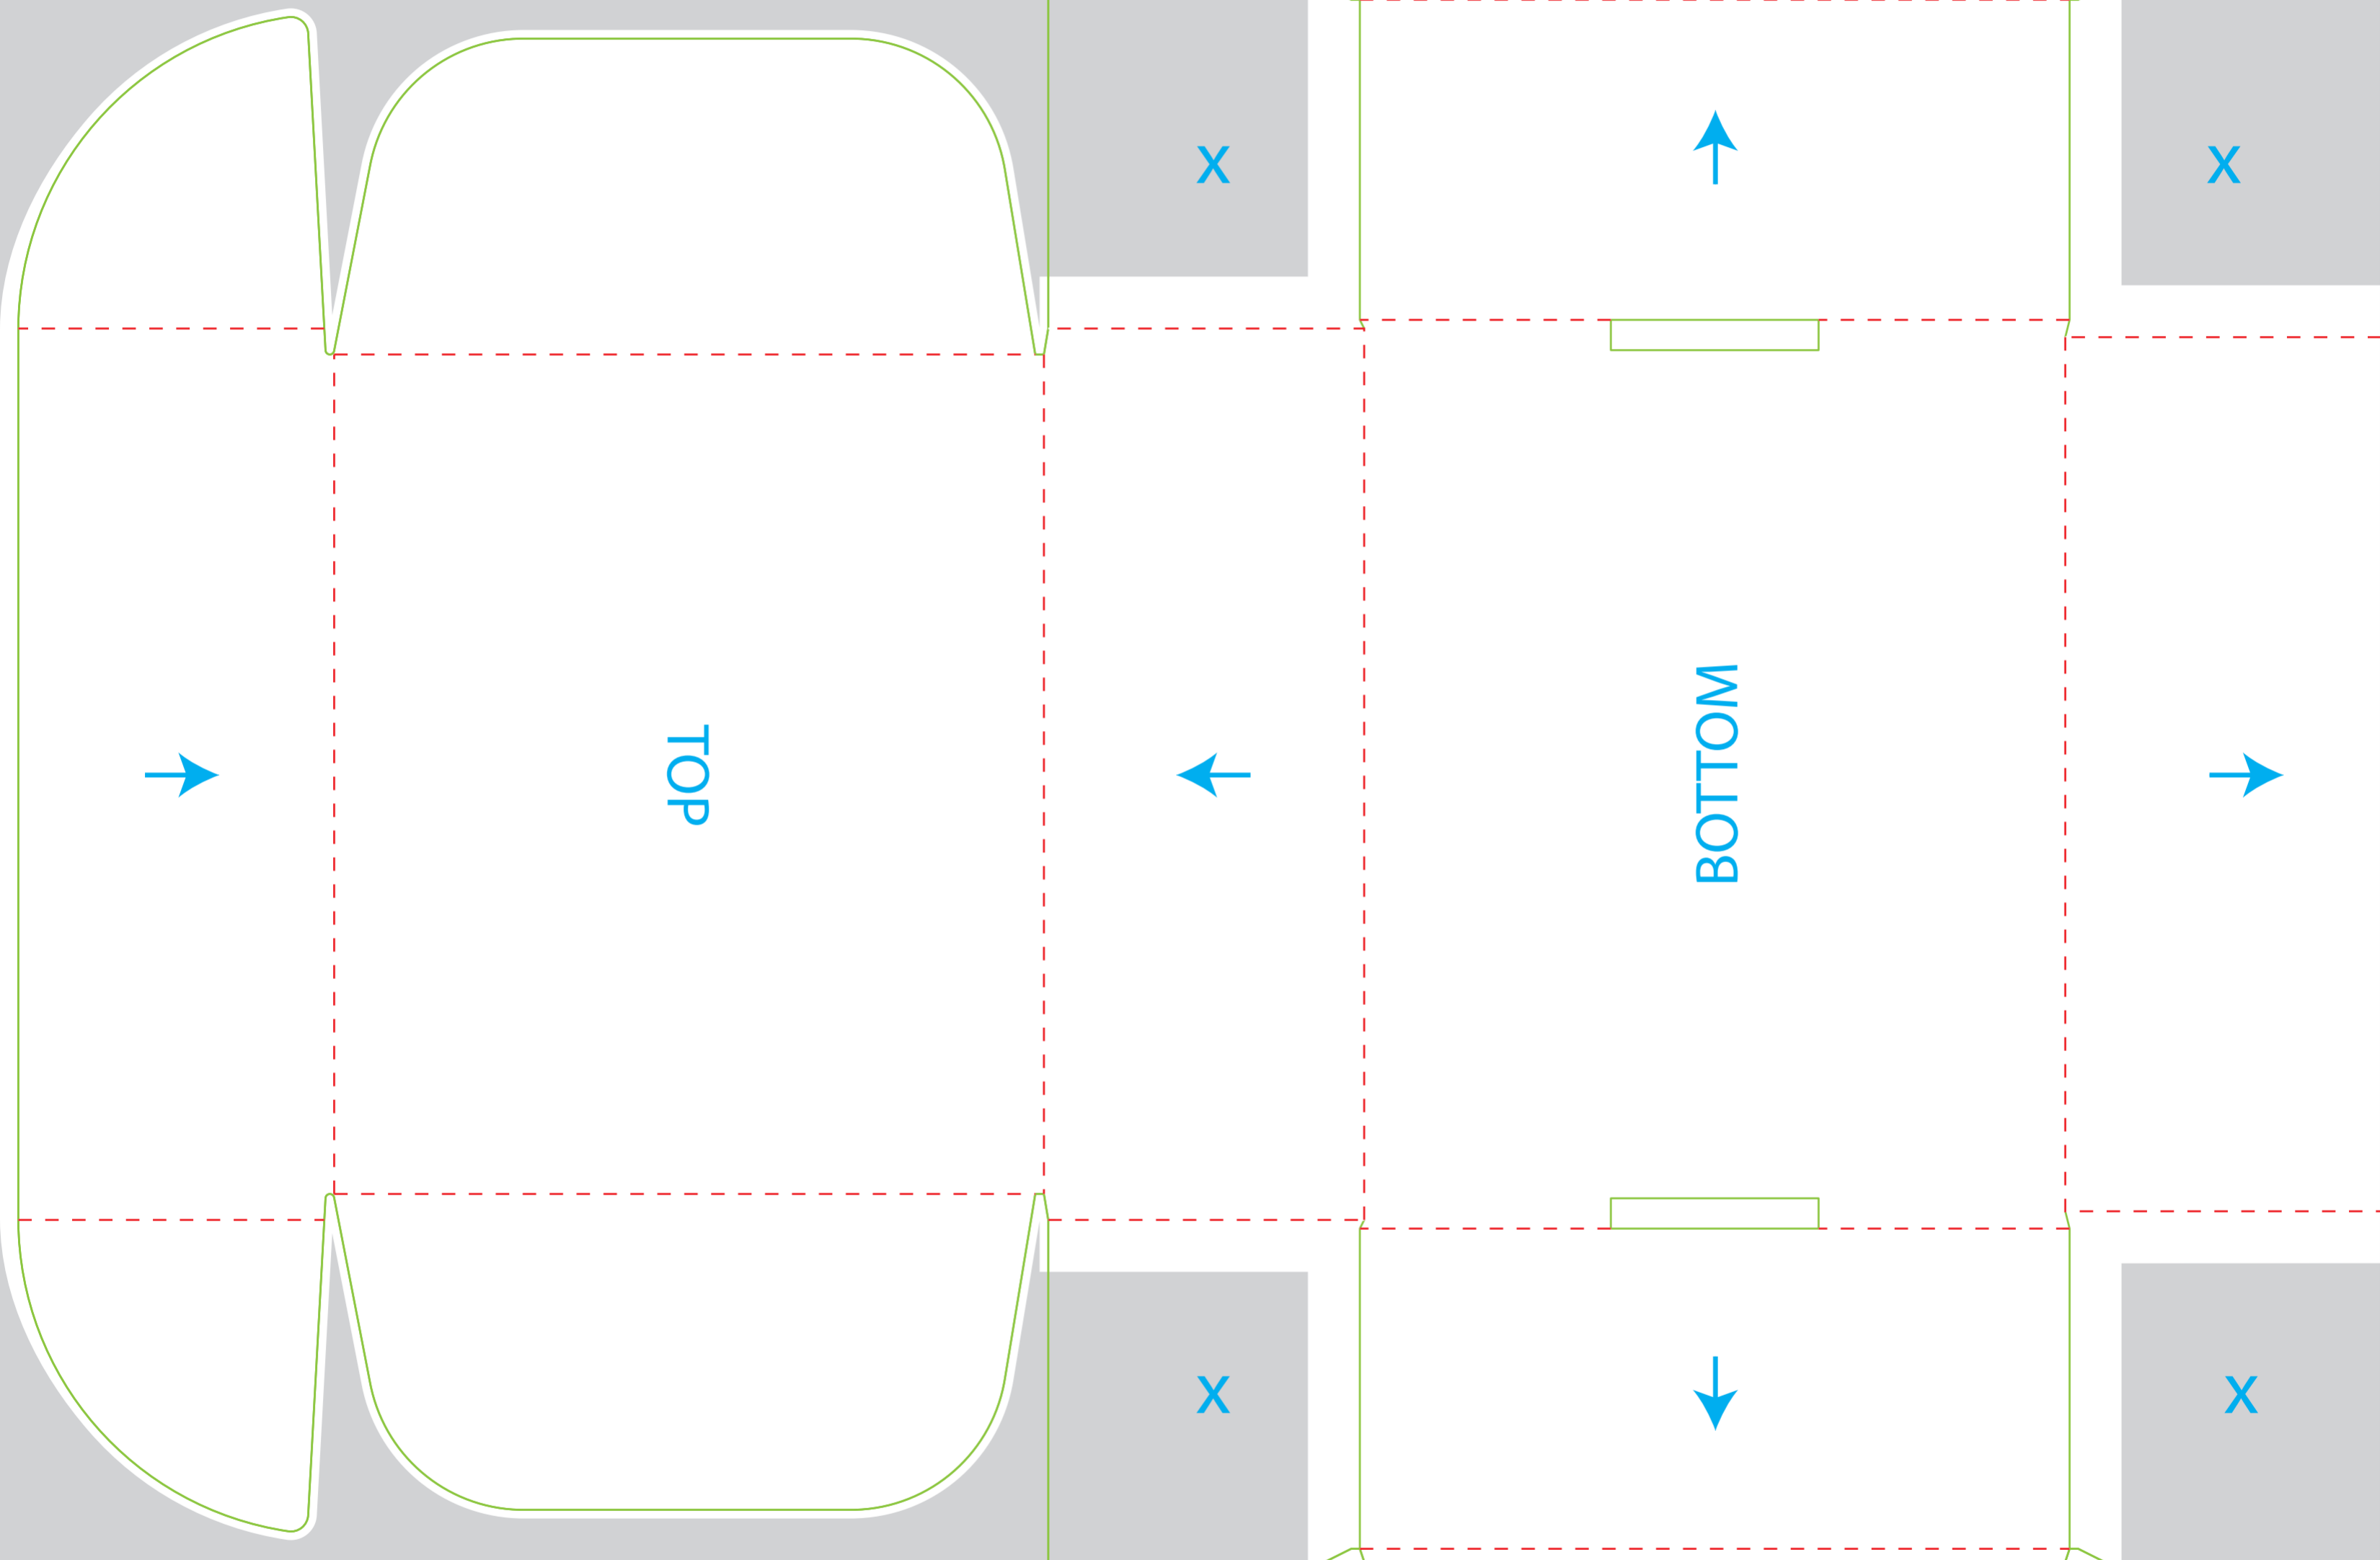

DISPLAY MAILER
6 x 5 x 2.25

Hide Directions Layer
before saving

Checklist Before Final Save

- Set colors to CMYK - no RGB, Pantone, Spot, Book, or Lab colors
- Embed links
- Convert text to outlines
- Hide Directions, Dieline, and Mask layers
- Save Adobe PDF Preset "High Quality Print" with Document Bleed Settings

Hide Mask Layer
before saving