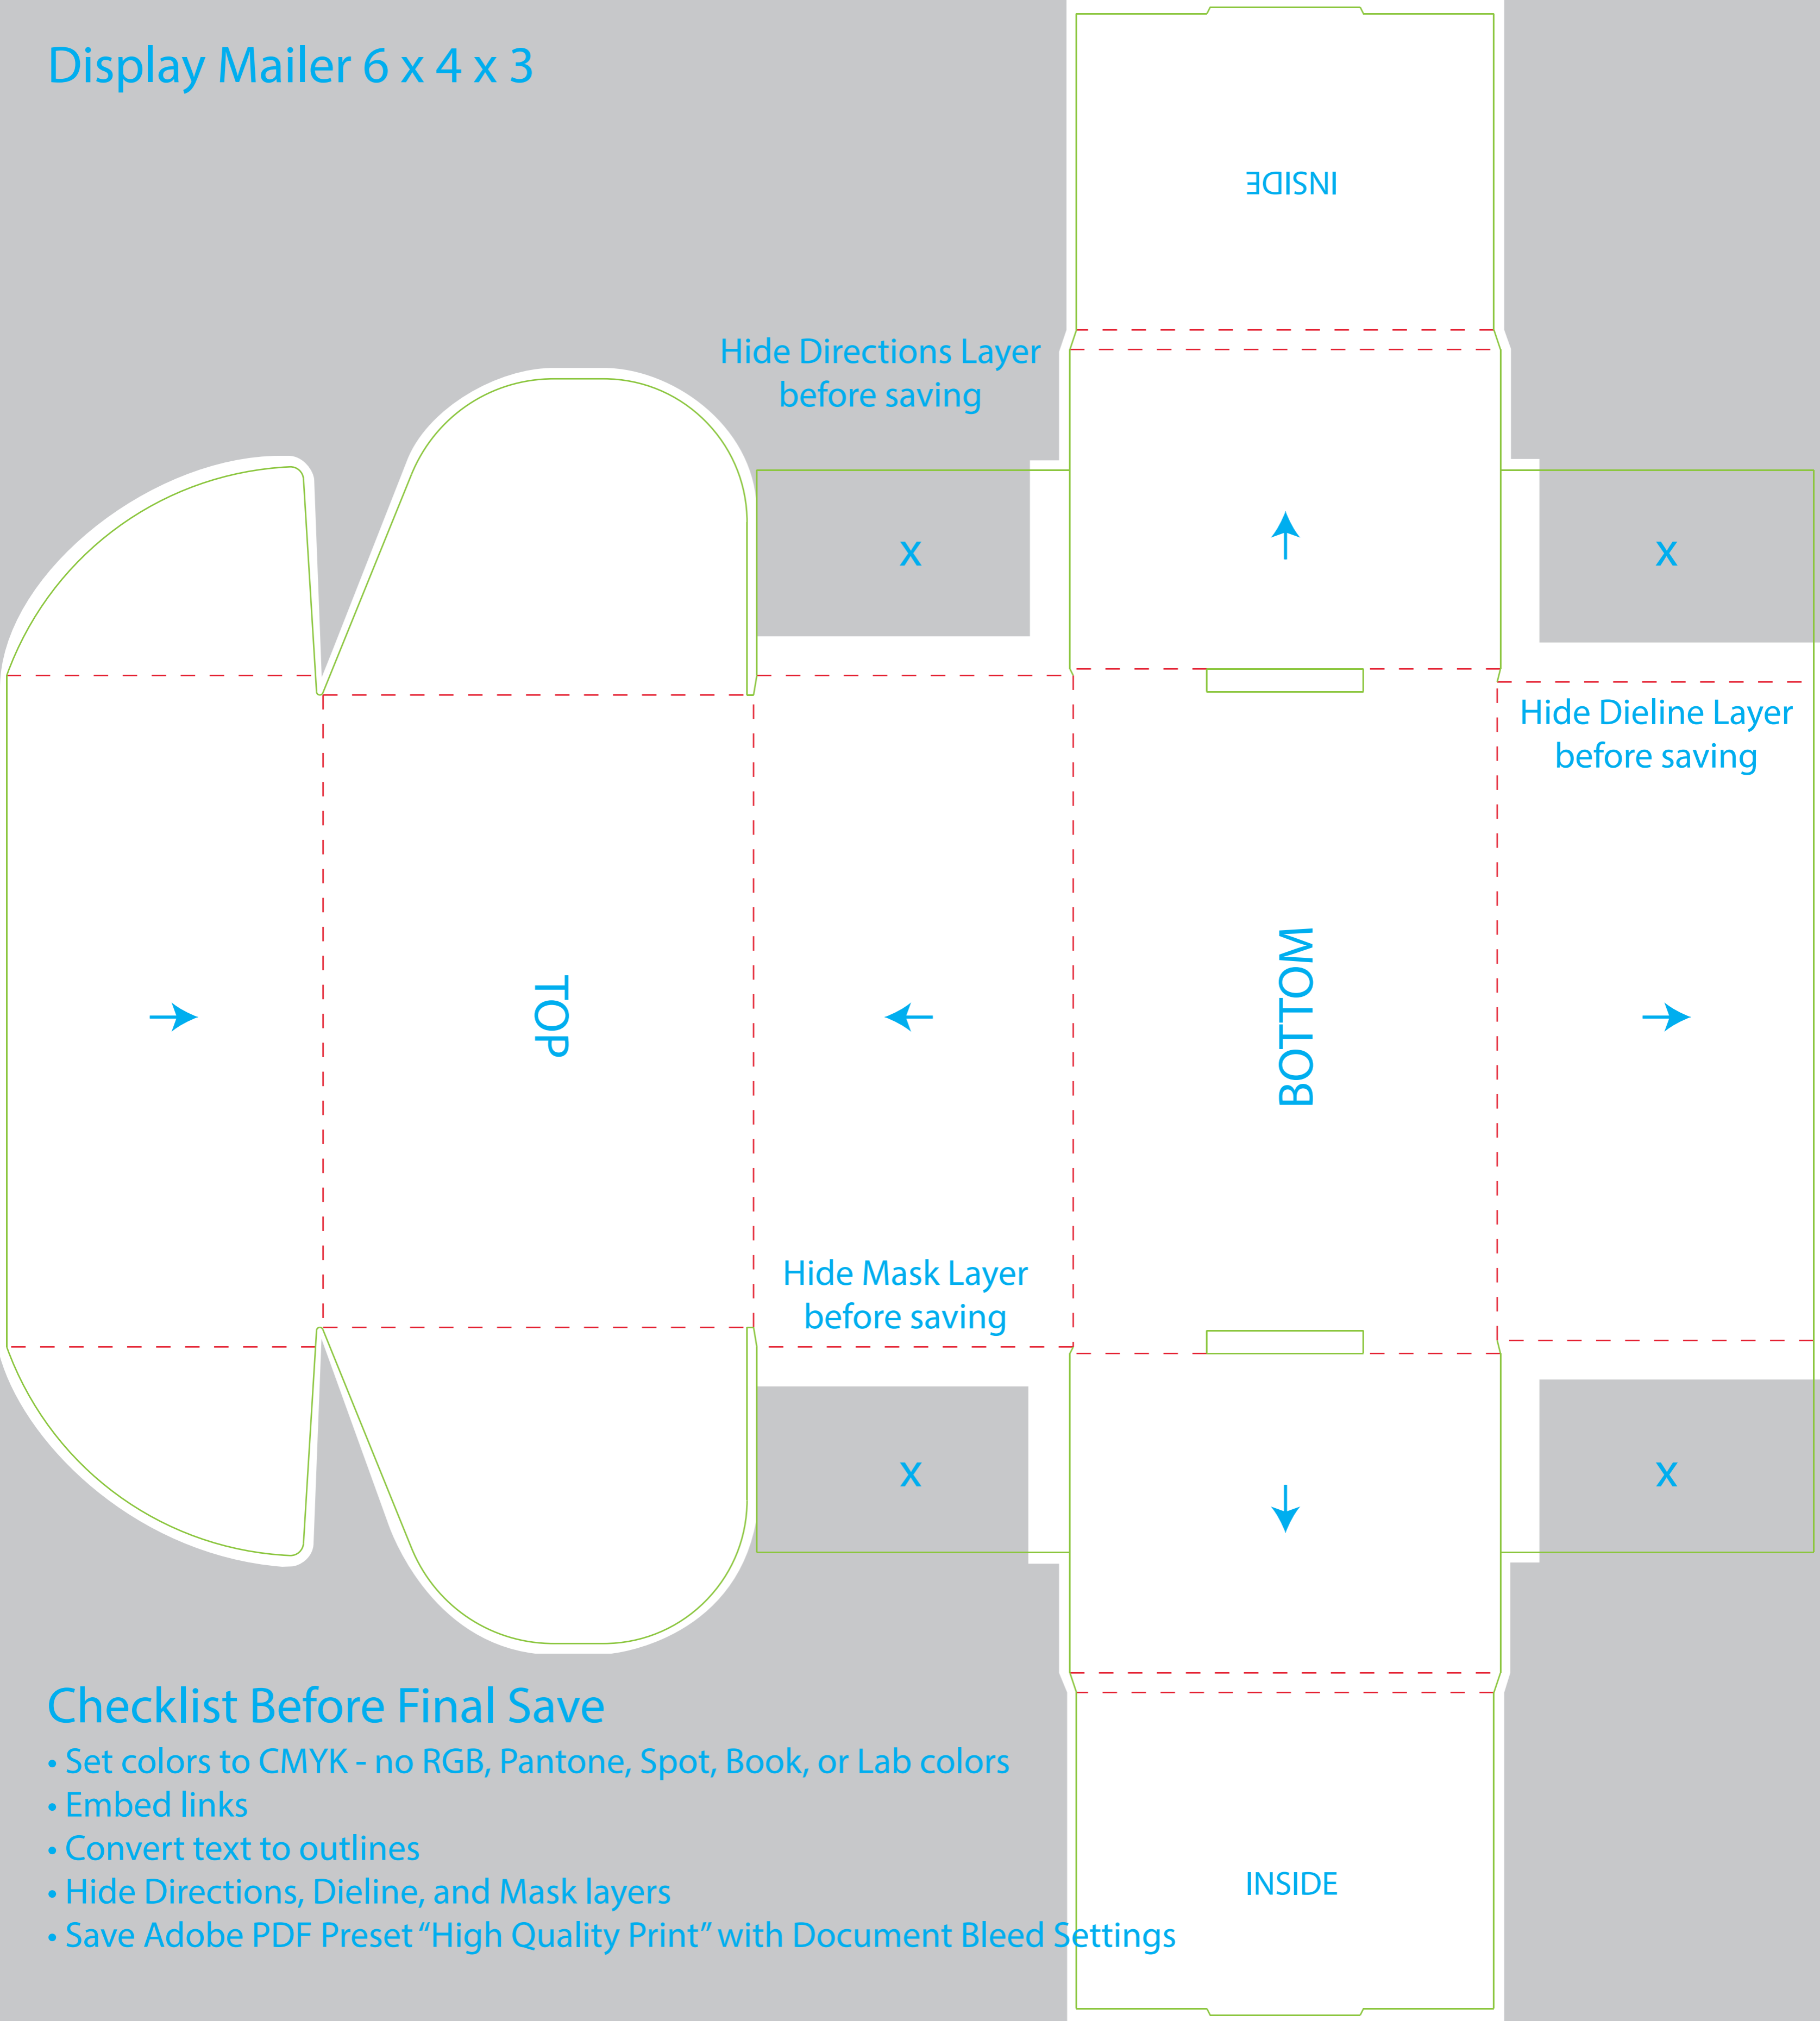

# Display Mailer 6 x 4 x 3

## Checklist Before Final Save

- Set colors to CMYK - no RGB, Pantone, Spot, Book, or Lab colors
- Embed links
- Convert text to outlines
- Hide Directions, Dieline, and Mask layers
- Save Adobe PDF Preset "High Quality Print" with Document Bleed Settings