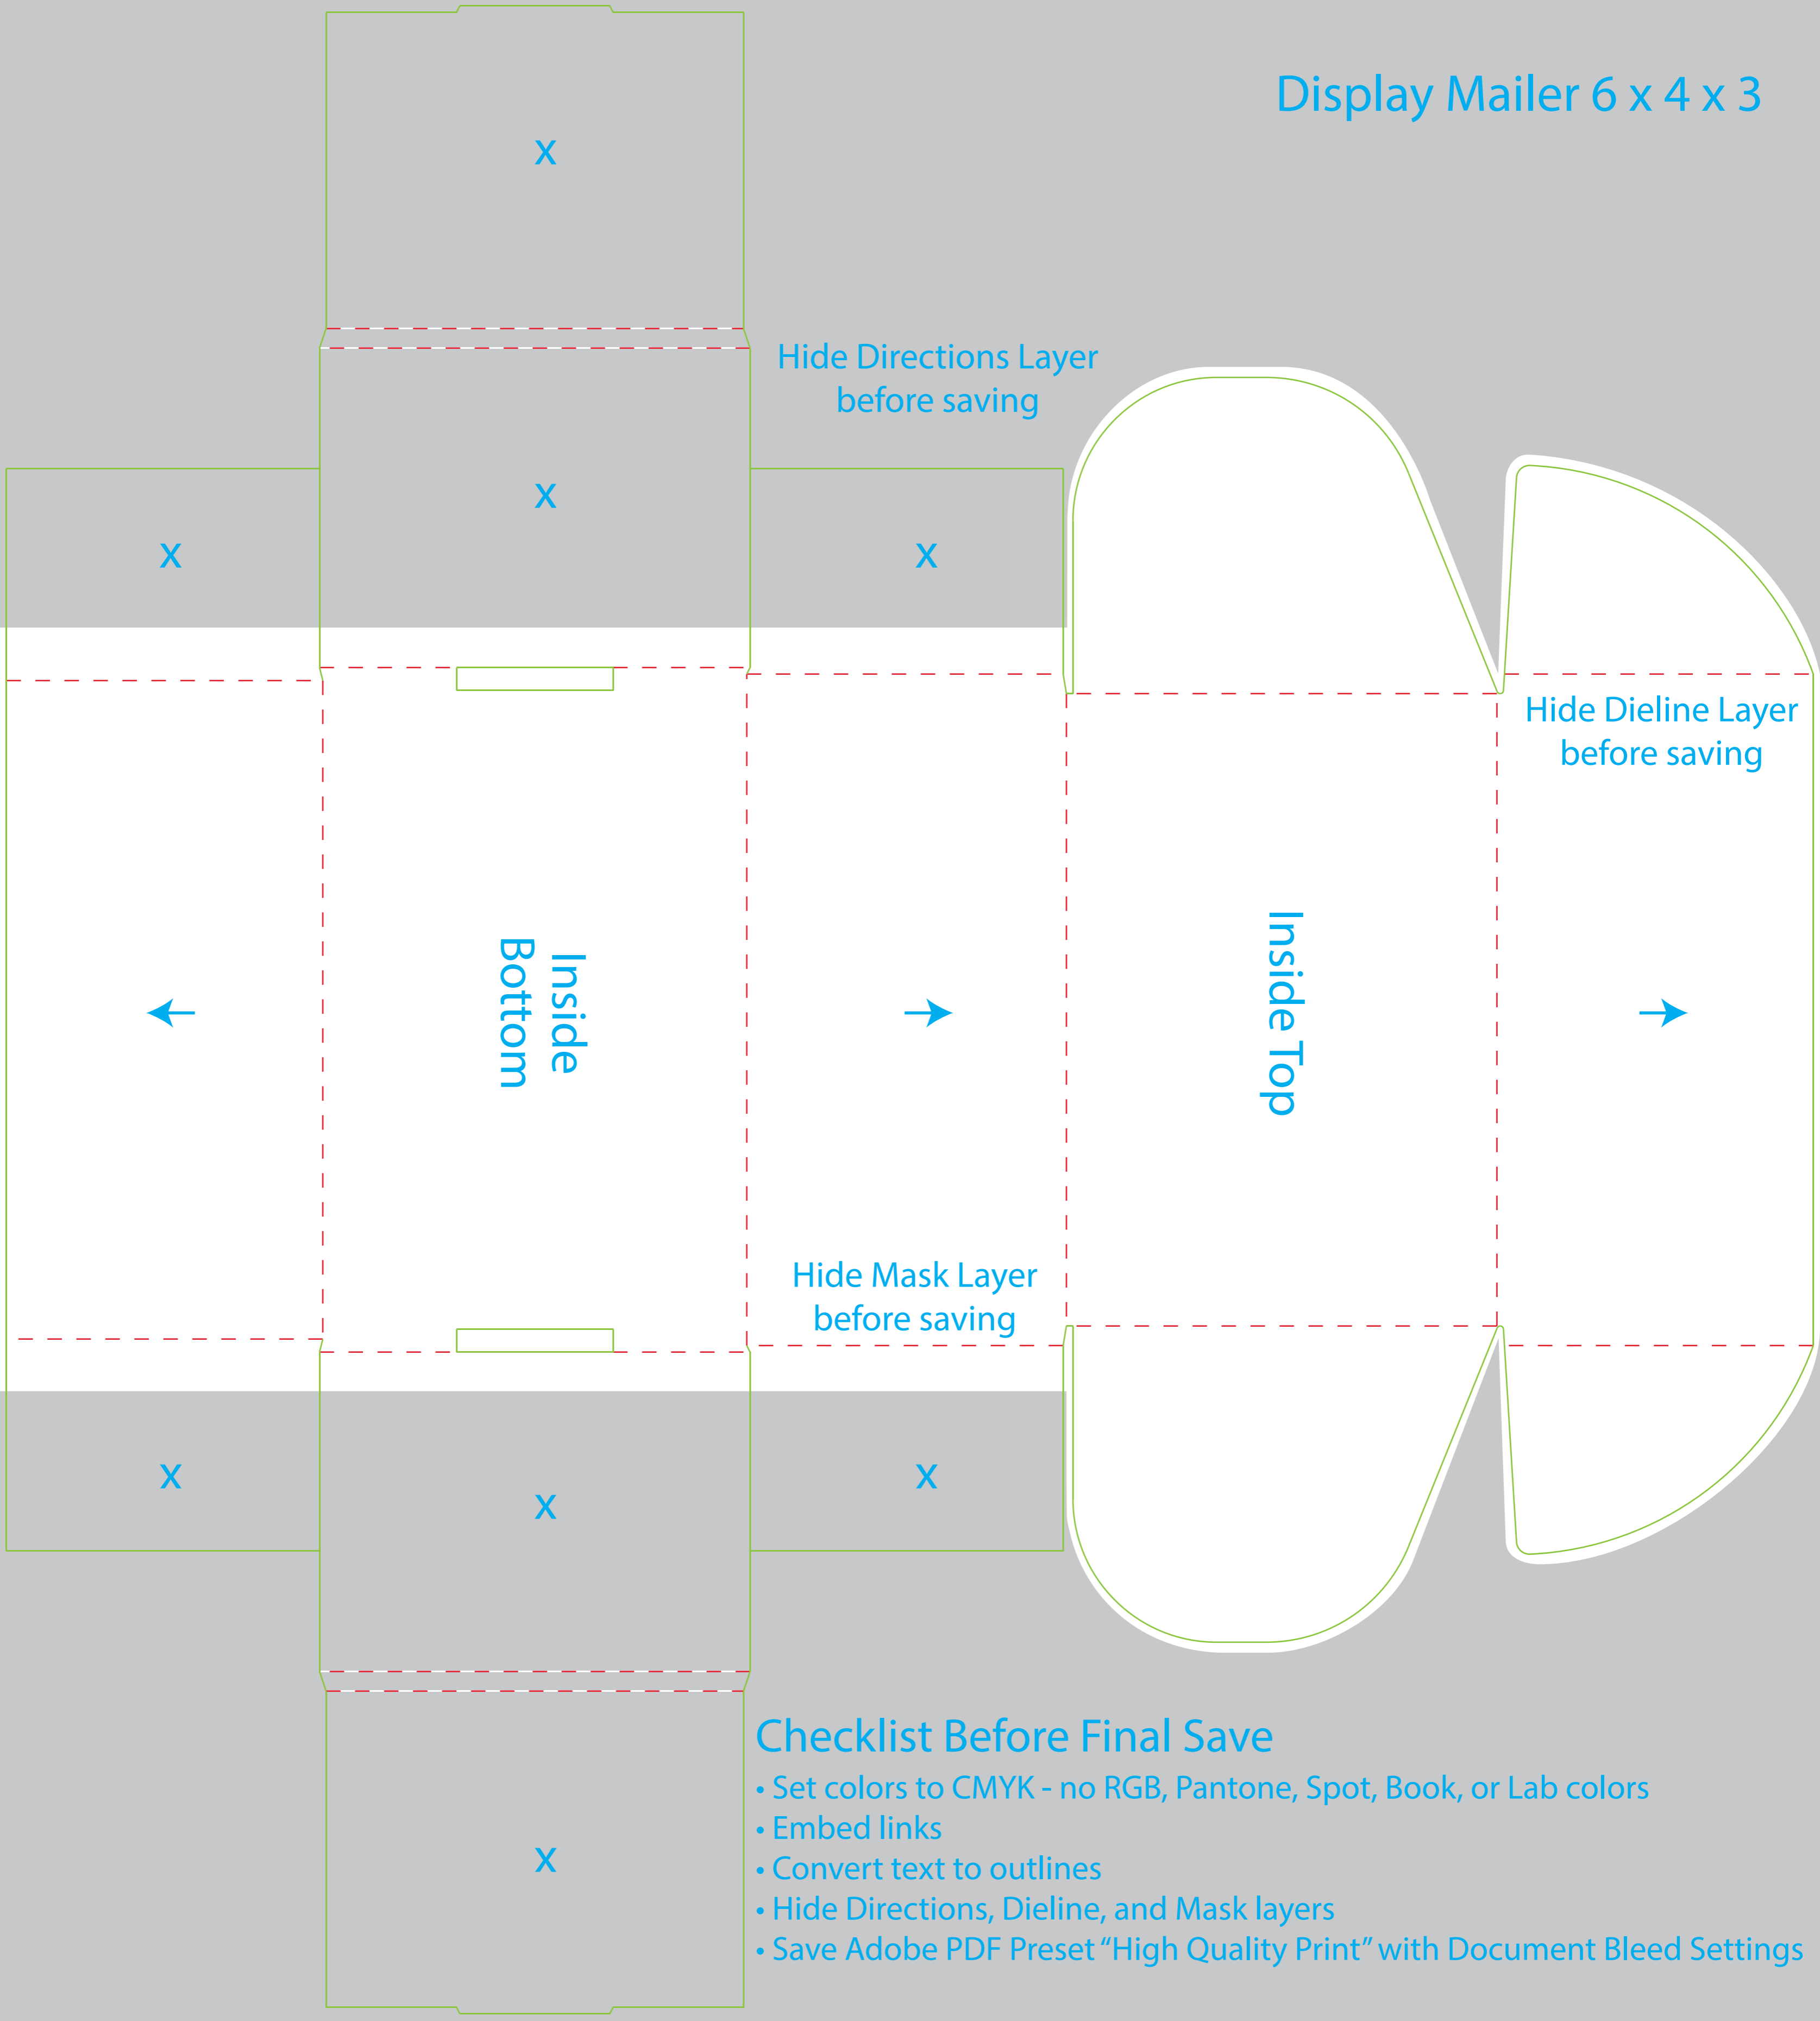

# Display Mailer 6 x 4 x 3

Hide Directions Layer  
before saving

Hide Dieline Layer  
before saving

Hide Mask Layer  
before saving

Inside  
Bottom

Inside  
Top

## Checklist Before Final Save

- Set colors to CMYK - no RGB, Pantone, Spot, Book, or Lab colors
- Embed links
- Convert text to outlines
- Hide Directions, Dieline, and Mask layers
- Save Adobe PDF Preset "High Quality Print" with Document Bleed Settings