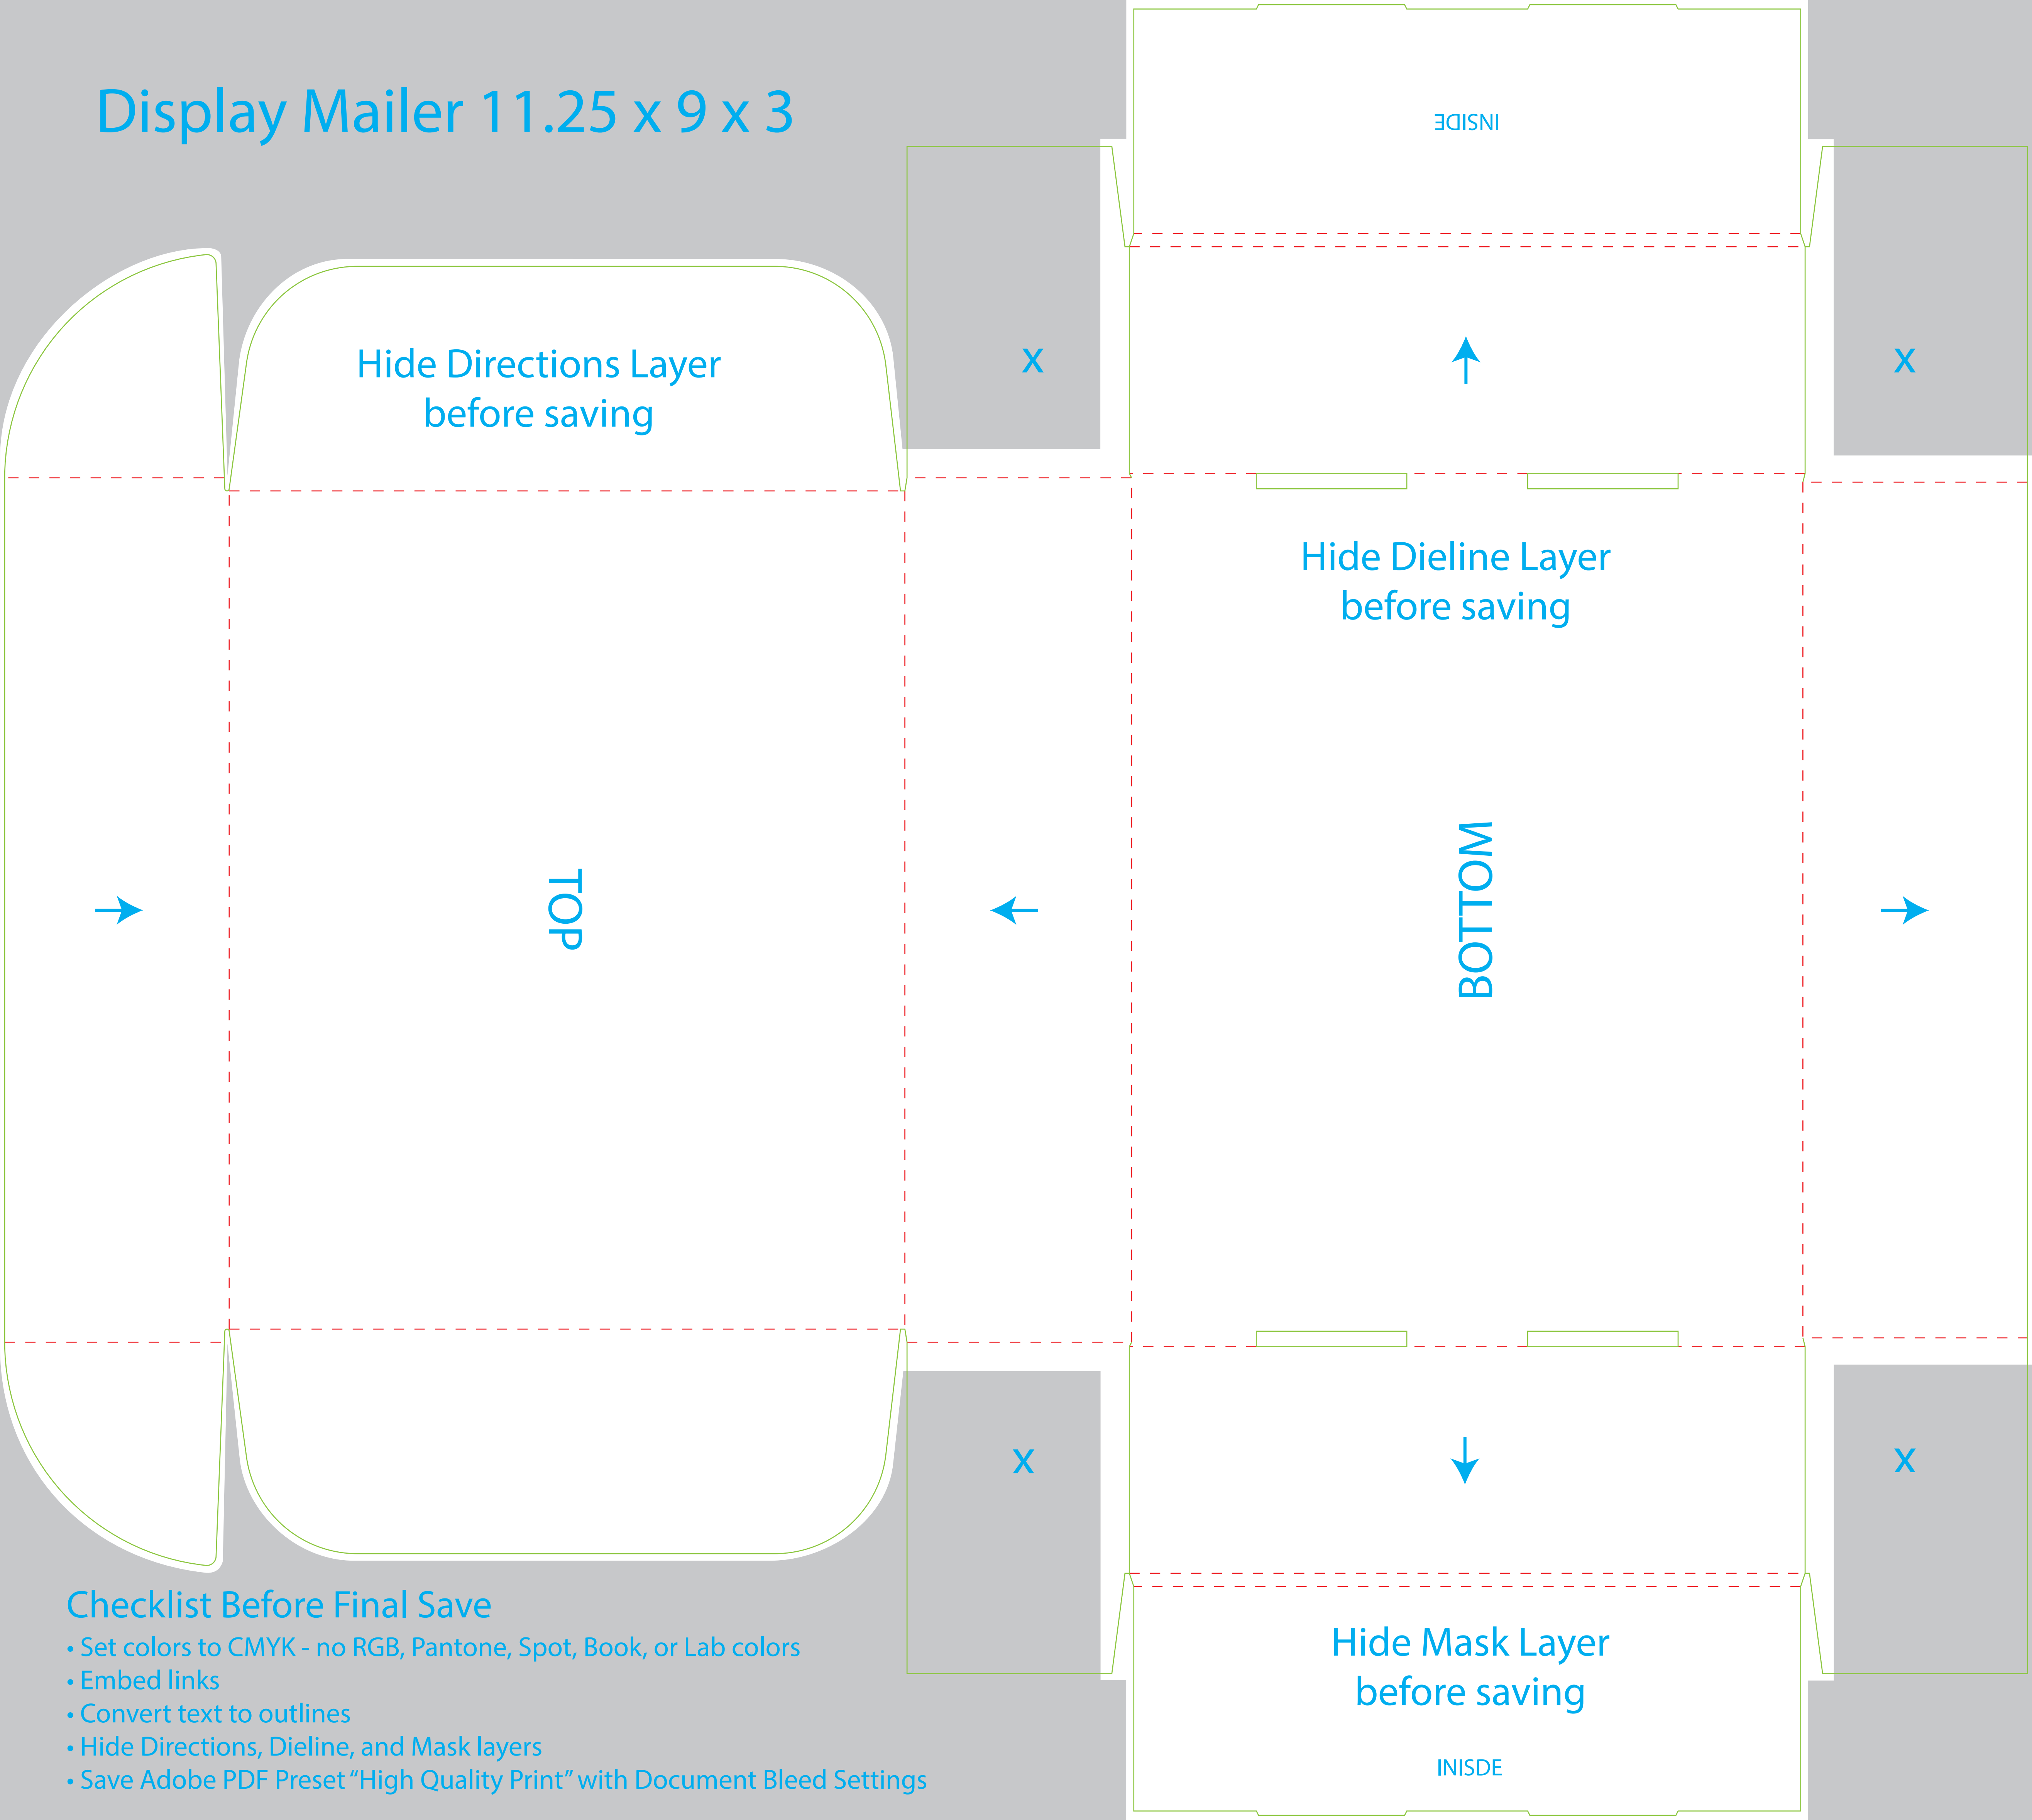

Display Mailer 11.25 x 9 x 3

Hide Directions Layer
before saving

X

INSIDE

X

Hide Dieline Layer
before saving

TOP

BOTTOM

X

X

Hide Mask Layer
before saving

INSIDE

Checklist Before Final Save

- Set colors to CMYK - no RGB, Pantone, Spot, Book, or Lab colors
- Embed links
- Convert text to outlines
- Hide Directions, Dieline, and Mask layers
- Save Adobe PDF Preset "High Quality Print" with Document Bleed Settings